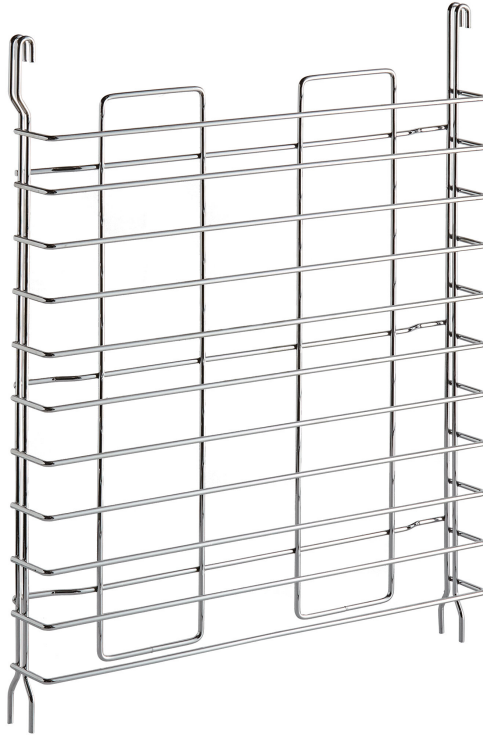

Regency Tray Slide for 18" Deep Chrome Shelves - 2/Pack

#460EC18TRSL

Technical Data

Width	17 3/4 Inches
Depth	2 1/4 Inches
Height	23 Inches
Compatible Shelf Width	18 Inches
Capacity	11 Pans
Color	Silver
Material	Steel
Type	Sheet Pan Organizers Tray Slide Racks

Features

- Fits 18" deep Regency chrome wire shelves
- Chrome finish is ideal for dry environments
- Capable of holding up to 11 sheet pans
- Helps to keep products organized
- Sits on standard wire shelf

Notes & Details

Use these Regency tray slides for 18" deep chrome shelves for maximum space efficiency in your Regency shelving units. They can be attached between shelves to allow up to 11 sheet pans to slide in for easy storage. The chrome finish on these tray slides makes them best for dry storage areas and keeps them looking great even after years of heavy use. These slides can be installed anywhere along 18" deep wire shelving to accommodate various sized pans.