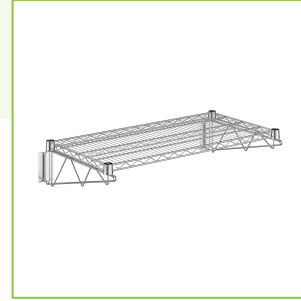

## Regency 18" x 36" Chrome Wire Wall Mount Shelf

#460EC1836WSK

### Technical Data

Length	36 Inches
Width	18 Inches
Capacity	360 lb.
Color	Silver
Finish	Chrome
Material	Metal Wire Steel
Style	Vented Wall Mounted
Type	Shelving Kits

### Features

- Recommended for use in dry environments
- Built to accommodate up to 360 lb. of evenly distributed weight
- Wire design provides ample airflow around shelf contents
- Commercial-grade construction great for back-of-house or office storage applications
- Mounting brackets with 1/4" diameter wire; includes concrete installation mounting hardware

## Notes & Details

Perfect for a variety of commercial applications, this Regency 18" x 36" wall mount chrome wire shelf provides convenience, durability, and space-efficient storage. It features chrome brackets and a 18" x 36" shelf, making it suitable for dry environments. Its wire design also ensures ample airflow around its contents, which is particularly important for long-term storage applications. Plus, the shelf accommodates up to 360 lb. of evenly distributed weight and boasts a commercial-grade construction for maximum durability. From the back-of-house to the janitorial closet, the shelf is great for storing and organizing supplies!