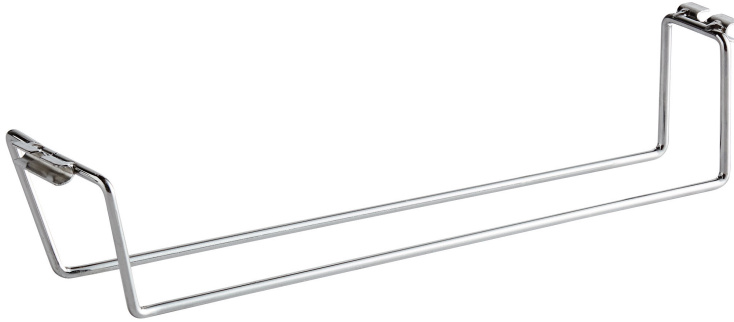

Regency Stemware Holder for 14" Chrome Wire Wine Shelving

#460EC14STEM

Technical Data

Length	14 Inches
Compatible Shelf Width	14 Inches
Color	Silver
Finish	Chrome
Material	Steel
Product Type	Wine Racks and Shelves
Type	Shelves and Racks
Usage	Dry Environments Office Retail

Features

- Conveniently store your stemware with your wine collection
- Works with 14" deep Regency wire wine shelves and standard 14" deep shelves
- Chrome finish is ideal for dry environments
- Ideal for storage behind the bar or in the back of the house
- Can be easily removed for reorganization or cleaning

Notes & Details

Conveniently keep your stemmed glassware close at hand at your bar, pub, or night club with this Regency stemware holder. This chrome holder is ideal to attach to the underside of wire shelves to hold wine glasses, cocktail glasses, martini glasses, and more, saving you valuable storage space. Specifically, this stemware holder is designed to fit Regency shelving units that are 14" deep. Glasses slide easily in and out of the opening slot for quick access. This holder securely hangs glasses upside down to prevent any dust, germs, or debris from falling into the bowls of your glasses. You can customize your storage unit by moving and adjusting the stemware holder over and over again to tailor your shelves to your specific needs; this easy removal also makes cleaning your holder a breeze.