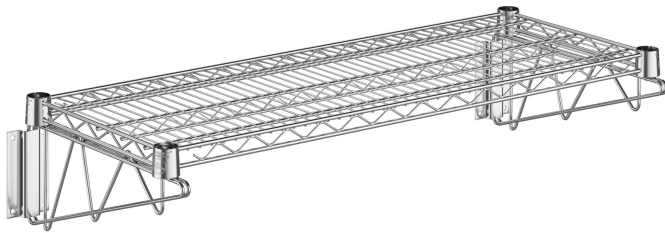

Regency 14" x 36" Chrome Wire Wall Mount Shelf

#460EC1436WSK

Technical Data

Length	36 Inches
Width	14 Inches
Assembled	Assembly Required
Capacity	360 lb.
Color	Silver
Finish	Chrome
Material	Metal Wire Steel
Style	Vented Wall Mounted

Features

- Recommended for use in dry environments
- Built to accommodate up to 360 lb. of evenly distributed weight
- Wire design provides ample airflow around shelf contents
- Ideal for back-of-house or office storage applications
- Mounting brackets with 1/4" diameter wire; includes concrete installation mounting hardware

Certifications

Technical Data

Type	Shelving Kits
Usage	<ul style="list-style-type: none"> Dry Environments Front of House Garage Kitchens Retail Stock Rooms Warehouse

Notes & Details

Perfect for a variety of commercial applications, this Regency 14" x 36" wall mount chrome wire shelf provides convenience, durability, and space-efficient storage. It features chrome brackets and a 14" x 36" shelf, making it suitable for dry environments. Its wire design also ensures ample airflow around its contents, which is particularly important for long-term storage applications. Plus, the shelf accommodates up to 360 lb. of evenly distributed weight and boasts a commercial-grade construction for maximum durability. From the back-of-house to the janitorial closet, the shelf is great for storing and organizing supplies!