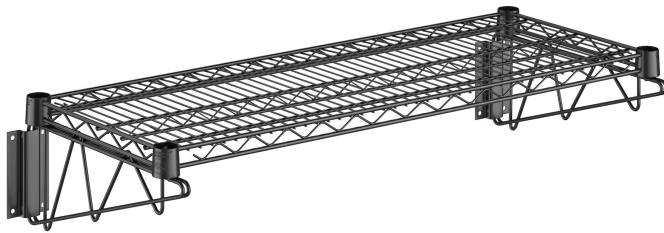

Regency 14" x 36" Black Epoxy Wire Wall Mount Shelf

#460EB1436WSK

Technical Data

Length	36 Inches
Width	14 Inches
Assembled	Assembly Required
Capacity	360 lb.
Color	Black
Finish	Black Epoxy
Material	Epoxy-Coated Metal Wire Steel
Type	Shelving Kits

Features

- Suitable for moist/humid environments
- Built to accommodate up to 360 lb. of evenly distributed weight
- Wire design provides ample airflow around shelf contents
- Classic style ideal for back-of-house, front-of-house, retail, or office applications
- Mounting brackets with 1/4" diameter wire; includes concrete installation mounting hardware

Certifications

Technical Data

Style	Vented Wall Mounted
Usage	All Environments Dry Environments Front of House Garage Moist Environments Retail Stock Rooms Warehouse

Notes & Details

Perfect for a variety of commercial applications, this Regency 14" x 36" wall mount black epoxy wire shelf provides convenience, durability, and space-efficient storage. It features black epoxy-coated brackets and a 14" x 36" shelf, making it suitable for dry, moist, or humid environments. Its wire design also ensures ample airflow around its contents, which is particularly important in moist locations. Plus, the shelf accommodates up to 360 lb. of evenly distributed weight and boasts a commercial-grade construction for maximum durability. From the back-of-house to the front-of-house, the shelf is great for storing supplies or for merchandising retail inventory! Because of the black design, it's especially well suited for retail use.