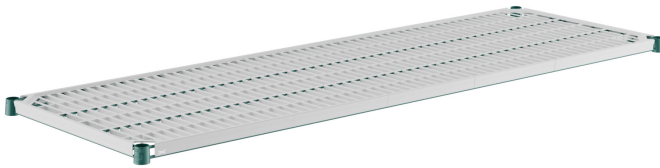

Regency+ 24" x 72" Green Epoxy Shelf with Polymer Drop Mat

#460DM2472

Technical Data

Length	72 Inches
Width	24 Inches
Capacity	450 lb.
Color	Green
Component Type	Shelves
Features	Dishwasher Safe NSF Certified Rust-Resistant
Finish	Drop Mat
Style	Vented

Features

- Ideal for use in moist / humid environments like walk-ins and dish rooms
- Removable polymer shelf mat is dishwasher-safe for easy cleaning to save time and labor
- Commercial-grade construction built to accommodate up to 450 lb. of evenly distributed weight
- Polymer shelf mat protects against rust and scraping from polycarbonate containers
- Includes (1) 24" x 72" green epoxy drop mat shelf with (4) pairs of split sleeves

This Regency+ 24" x 72" green epoxy shelf with polymer drop mat is ideal for use in a wide array of applications. Made of a corrosion-resistant epoxy material that resists damage from chemicals and harsh environments, it won't rust even in damp environments to provide stability, strength, and cleanability along with a great value. Its simple, classic design makes it a great choice for use in back-of-the-house environments, and the epoxy coating is great for use in all environments including refrigerators, freezers, and ware washing areas. When combined with additional shelves, posts, and accessories (sold separately) this Regency+ shelf is capable of holding up to an impressive 450 lb. of evenly distributed weight.