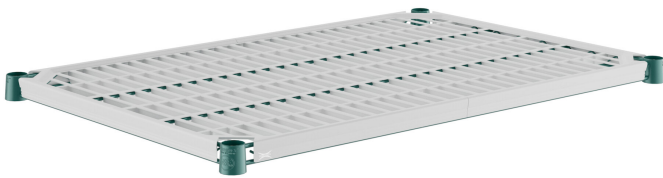

Regency+ 24" x 36" Green Epoxy Shelf with Polymer Drop Mat

#460DM2436

Technical Data

Length	36 Inches
Width	24 Inches
Capacity	600 lb.
Color	Green
Component Type	Shelves
Features	Dishwasher Safe NSF Certified Rust-Resistant
Finish	Drop Mat
Style	Vented

Features

- Ideal for use in moist / humid environments like walk-ins and dish rooms
- Removable polymer shelf mat is dishwasher-safe for easy cleaning to save time and labor
- Commercial-grade construction built to accommodate up to 600 lb. of evenly distributed weight
- Polymer shelf mat protects against rust and scraping from polycarbonate containers
- Includes (1) 24" x 36" green epoxy drop mat shelf with (4) pairs of split sleeves

This Regency+ 24" x 36" green epoxy shelf with polymer drop mat is ideal for use in a wide array of applications. Made of a corrosion-resistant epoxy material that resists damage from chemicals and harsh environments, it won't rust even in damp environments to provide stability, strength, and cleanability along with a great value. Its simple, classic design makes it a great choice for use in back-of-the-house environments, and the epoxy coating is great for use in all environments including refrigerators, freezers, and ware washing areas. When combined with additional shelves, posts, and accessories (sold separately) this Regency+ shelf is capable of holding up to an impressive 600 lb. of evenly distributed weight.