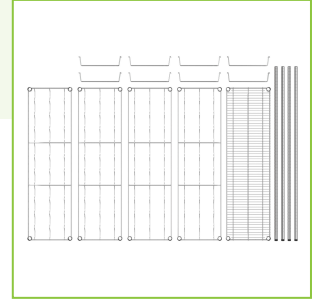

Regency 14" x 48" 4 Shelf 44-Bottle Wire Wine Rack with 54" Posts

#460C1448WSW54WIRE

Technical Data

Length	48 Inches
Width	14 Inches
Height	54 Inches
Assembled	Assembly Required
Capacity	44 Bottles
Casters	Without Casters
Color	Silver
Finish	Chrome
Individual Shelf Capacity	11 Bottles
Installation Type	Stationary

Certifications

Technical Data

Material	Metal Wire
Number of Shelves	4 Shelves
Top Shelf Capacity	600 lb.
Type	Wine Shelving Kits
Usage	Dry Environments

Notes & Details

Display your finest wine and champagne with this Regency 14" x 48" 4 shelf 44-bottle wire wine rack with 54" posts! This dependable wine rack is perfect for displaying or storing wine products at your restaurant, bar, winery, or retail store. Plus, thanks to its sturdy metal construction and gripped feet, you can rest assured this unit won't wobble or slide while holding your wine bottles! This unit works great in dry storage areas or can be displayed in front of the house settings while keeping aesthetics and functionality in mind. This shelving kit includes everything you need for a quick installation right out of the box, making it a great product for your high-volume needs. With (4) 14" x 48" wire wine shelves featuring a grooved slanted design, each wine bottle will be securely held on its side, preventing the bottles from rolling or damaging when adding or removing an item. This feature allows the bottles to lay in the preferred horizontal position, which keeps the cork moist and prevents air from entering and altering the flavor of your wine. Each wire wine shelf can hold up to (11) 750 mL wine bottles, ensuring you'll always have wine on hand for an excellent presentation!