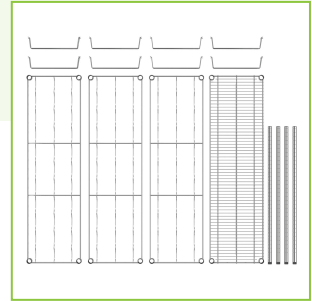

Regency 14" x 48" 3 Shelf 33-Bottle Wire Wine Rack with 34" Posts

#460C1448WSW33WIRE

Technical Data

Length	48 Inches
Width	14 Inches
Height	34 Inches
Assembled	Assembly Required
Capacity	33 Bottles
Casters	Without Casters
Color	Silver
Finish	Chrome
Individual Shelf Capacity	11 Bottles
Installation Type	Stationary

Certifications

Technical Data

Material	Metal Wire
Number of Shelves	3 Shelves
Top Shelf Capacity	600 lb.
Type	Wine Shelving Kits
Usage	Dry Environments

Notes & Details

Display your finest wine and champagne with this Regency 14" x 48" 3 shelf 33-bottle wire wine rack with 34" posts! This dependable wine rack is perfect for displaying or storing wine products at your restaurant, bar, winery, or retail store. Plus, thanks to its sturdy metal construction and gripped feet, you can rest assured this unit won't wobble or slide while holding your wine bottles! This unit works great in dry storage areas or can be displayed in front of the house settings while keeping aesthetics and functionality in mind. This shelving kit includes everything you need for a quick installation right out of the box, making it a great product for your high-volume needs. With (3) 14" x 48" wire wine shelves featuring a grooved slanted design, each wine bottle will be securely held on its side, preventing the bottles from rolling or damaging when adding or removing an item. This feature allows the bottles to lay in the preferred horizontal position, which keeps the cork moist and prevents air from entering and altering the flavor of your wine. Each wire wine shelf can hold up to (11) 750 mL wine bottles, ensuring you'll always have wine on hand for an excellent presentation!