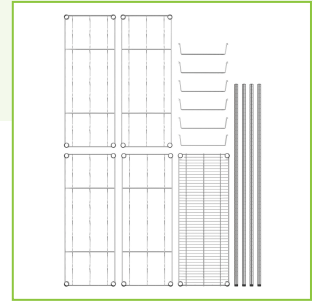

## Regency 14" x 36" 4 Shelf 32-Bottle Wire Wine Rack with 54" Posts

#460C1436WSW54WIRE

### Technical Data

Length	36 Inches
Width	14 Inches
Height	54 Inches
Assembled	Assembly Required
Capacity	32 Bottles
Casters	Without Casters
Color	Silver
Finish	Chrome
Individual Shelf Capacity	8 Bottles
Installation Type	Stationary

### Features

- Sleek chrome finish is perfect for kitchen or storage use; best suited for dry environments
- Offers ample storage with (4) included wine shelves and (6) 14" stemware holders
- Each shelf holds wine bottles horizontally; keeping corks moist and preventing air exposure
- Quick and easy installation with the included adjustable split sleeves
- Feet are adjustable for added stability on any surface