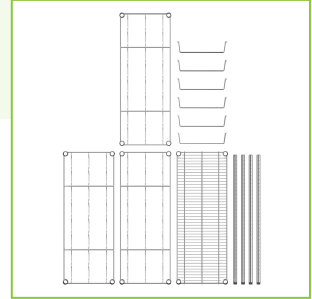

## Regency 14" x 36" 3 Shelf 24-Bottle Wire Wine Rack Kit with 34" Posts

#460C1436WSW33WIRE

### Technical Data

Length	36 Inches
Width	14 Inches
Height	34 Inches
Assembled	Assembly Required
Capacity	24 Bottles
Casters	Without Casters
Color	Silver
Finish	Chrome
Individual Shelf Capacity	8 Bottles
Installation Type	Stationary

### Features

- Sleek chrome finish is perfect for kitchen or storage use; best suited for dry environments
- Offers ample storage with (3) included wine shelves and (6) 14" stemware holders
- Each shelf holds wine bottles horizontally; keeping corks moist and preventing air exposure
- Quick and easy installation with the included adjustable split sleeves
- Feet are adjustable for added stability on any surface