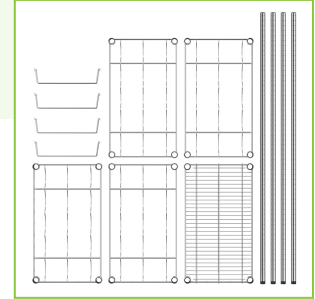

## Regency 14" x 24" 4 Shelf 20-Bottle Wire Wine Rack with 54" Posts

#460C1424WSW54WIRE

### Technical Data

Length	24 Inches
Width	14 Inches
Height	54 Inches
Assembled	Assembly Required
Capacity	20 Bottles
Casters	Without Casters
Color	Silver
Finish	Chrome
Individual Shelf Capacity	5 Bottles
Installation Type	Stationary

### Features

- Sleek chrome finish is perfect for kitchen or storage use; best suited for dry environments
- Offers ample storage with (4) included wine shelves and (4) 14" stemware holders
- Each shelf holds wine bottles horizontally; keeping corks moist and preventing air exposure
- Quick and easy installation with the included adjustable split sleeves
- Feet are adjustable for added stability on any surface