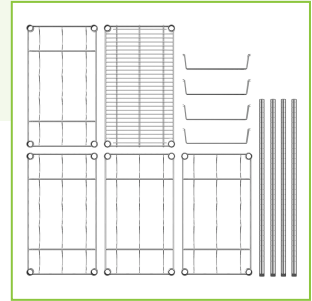

## Regency 14" x 24" 3 Shelf 15-Bottle Wire Wine Rack with 34" Posts

#460C1424WSW33WIRE

### Technical Data

Length	24 Inches
Width	14 Inches
Height	34 Inches
Assembled	Assembly Required
Capacity	15 Bottles
Casters	Without Casters
Color	Silver
Finish	Chrome
Individual Shelf Capacity	5 Bottles
Installation Type	Stationary

### Features

- Sleek chrome finish is perfect for kitchen or storage use; best suited for dry environments
- Offers ample storage with (3) included wine shelves and (4) 14" stemware holders
- Each shelf holds wine bottles horizontally; keeping corks moist and preventing air exposure
- Quick and easy installation with the included adjustable split sleeves
- Feet are adjustable for added stability on any surface

## Notes & Details

Display your finest wine and champagne with this Regency 14" x 24" 3 shelf 15-bottle wire wine rack with 34" posts! This dependable wine rack is perfect for displaying or storing wine products at your restaurant, bar, winery, or retail store. Plus, thanks to its sturdy metal construction and gripped feet, you can rest assured this unit won't wobble or slide while holding your wine bottles! This unit works great in dry storage areas or can be displayed in front of the house settings while keeping aesthetics and functionality in mind. This shelving kit includes everything you need for a quick installation right out of the box, making it a great product for your high-volume needs. With (3) 14" x 24" wire wine shelves featuring a grooved slanted design, each wine bottle will be securely held on its side, preventing the bottles from rolling or damaging when adding or removing an item. This feature allows the bottles to lay in the preferred horizontal position, which keeps the cork moist and prevents air from entering and altering the flavor of your wine. Each wire wine shelf can hold up to (5) 750 mL wine bottles, ensuring you'll always have wine on hand for an excellent presentation!