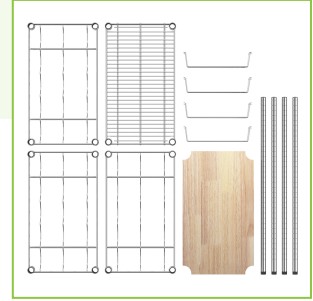

Regency 14" x 24" 3 Shelf 15-Bottle Wire Wine Rack with 34" Posts and Hardwood Top

#460C1424WSH33WOOD

Technical Data

Length	24 Inches
Width	14 Inches
Height	34 Inches
Assembled	Assembly Required
Capacity	15 Bottles
Casters	Without Casters
Color	Silver
Finish	Chrome
Individual Shelf Capacity	5 Bottles
Installation Type	Stationary

Features

- Sleek chrome finish is perfect for kitchen or storage use; best suited for dry environments
- Offers ample storage with (3) wine shelves, (4) 14" stemware holders, and (1) hardwood board insert
- Each shelf holds wine bottles horizontally; keeping corks moist and preventing air exposure
- Quick and easy installation with the included adjustable split sleeves
- Feet are adjustable for added stability on any surface