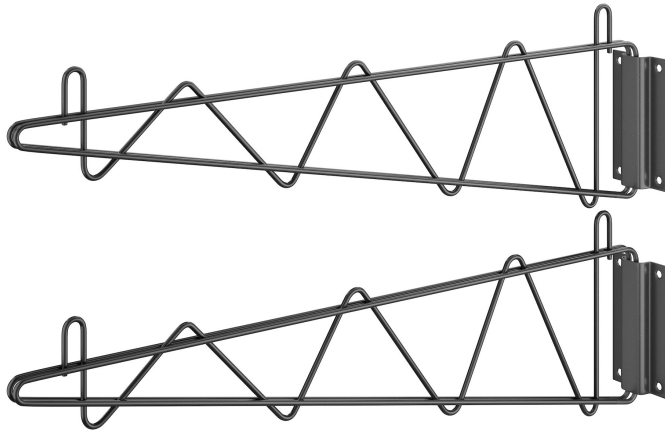

Regency 24" Deep Wall Mounting Bracket for Black Epoxy Wire Shelving - 2/Set

#460BB24X

Technical Data

Length	24 Inches
Width	2 3/4 Inches
Height	3 1/2 Inches
Capacity	360 lb.
Color	Black
Component Type	Wall Brackets
Features	NSF Certified
Finish	Black Epoxy
Material	Metal Wire Steel

Features

- Suitable for moist/humid environments
- Classic style ideal for retail or back-of-house use
- Concrete installation mounting hardware included
- 24" deep
- For black epoxy wire shelving

Certifications

Technical Data

Style	Vented
Type	Components
Usage	All Environments Dry Environments Front of House Garage Moist Environments Retail Stock Rooms Warehouse

Notes & Details

As part of the Regency Space Solutions' wire shelving collection, this pair of 24" deep wall mounting brackets are designed to mount one Regency Space Solutions black epoxy wire wall shelf. They feature a 1/4" diameter epoxy coated steel wire for maximum durability and strength. Ideal for use in humid or damp environments, each black epoxy shelf bracket is specifically constructed to work with any length of 24" deep Regency Space Solutions wire wall shelving.