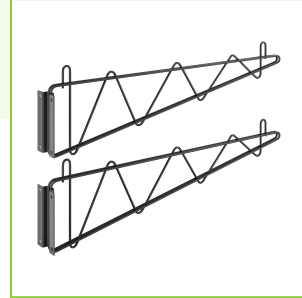

Regency 24" Deep Wall Mounting Bracket for Black Epoxy Wire Shelving - 2/Set

#460BB24X

Technical Data

Length	24 Inches
Width	2 3/4 Inches
Height	3 1/2 Inches
Capacity	360 lb.
Color	Black
Component Type	Wall Brackets
Features	NSF Certified
Finish	Black Epoxy
Material	Metal Wire Steel

Features

- Suitable for moist/humid environments
- Classic style ideal for retail or back-of-house use
- Concrete installation mounting hardware included
- 24" deep
- For black epoxy wire shelving

Certifications

Technical Data

Style	Vented
Type	Components
Usage	All Environments Dry Environments Front of House Garage Moist Environments Retail Stock Rooms Warehouse

Notes & Details

As part of the Regency Space Solutions' wire shelving collection, this pair of 24" deep wall mounting brackets are designed to mount one Regency Space Solutions black epoxy wire wall shelf. They feature a 1/4" diameter epoxy coated steel wire for maximum durability and strength. Ideal for use in humid or damp environments, each black epoxy shelf bracket is specifically constructed to work with any length of 24" deep Regency Space Solutions wire wall shelving.