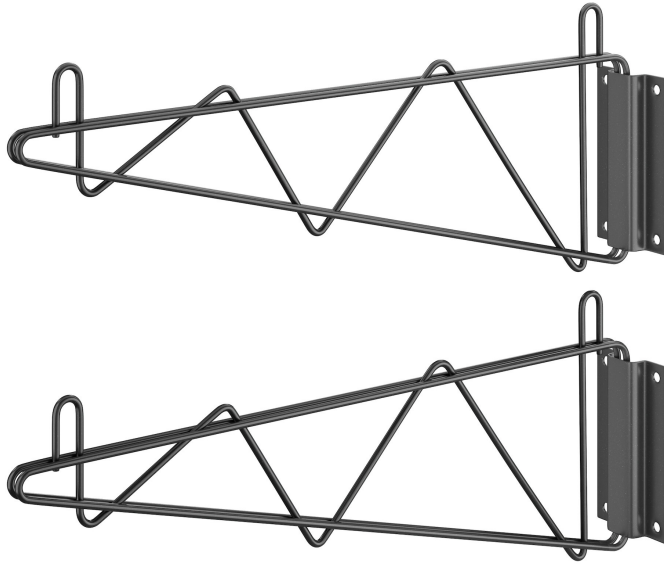

## Regency 18" Deep Wall Mounting Bracket for Black Epoxy Wire Shelving - 2/Set

#460BB18X

### Technical Data

Length	18 Inches
Width	2 3/4 Inches
Height	3 1/2 Inches
Capacity	360 lb.
Color	Black
Component Type	Wall Brackets
Features	NSF Certified
Finish	Black Epoxy
Material	Metal Wire Steel

### Features

- Suitable for moist/humid environments
- Classic style ideal for retail or back-of-house use
- Concrete installation mounting hardware included
- 18" deep
- For black epoxy wire shelving

## Notes & Details

As part of the Regency Space Solutions wire shelving collection, this pair of 18" deep wall mounting brackets are designed to mount one Regency Space Solutions black epoxy wire wall shelf. They feature a 1/4" diameter epoxy coated steel wire for maximum durability and strength. Ideal for use in humid or damp environments, each black epoxy shelf bracket is specifically constructed to work with any length of 18" deep Regency Space Solutions wire wall shelving.