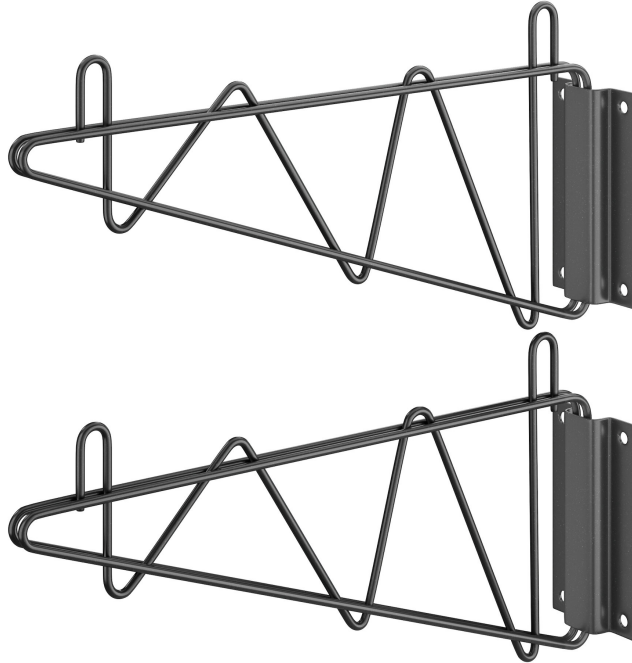

Regency 14" Deep Wall Mounting Bracket for Black Epoxy Wire Shelving - 2/Set

#460BB14X

Technical Data

Length	14 Inches
Width	2 3/4 Inches
Height	3 1/2 Inches
Capacity	360 lb.
Color	Black
Component Type	Wall Brackets
Features	NSF Certified
Finish	Black Epoxy
Material	Metal Wire Steel

Features

- Suitable for moist/humid environments
- Classic style ideal for retail or back-of-house use
- Concrete installation mounting hardware included
- 14" deep
- For black epoxy wire shelving

Certifications

Technical Data

Style	Vented
Type	Components
Usage	All Environments Dry Environments Front of House Garage Moist Environments Retail Stock Rooms Warehouse

Notes & Details

As part of the Regency Space Solutions wire shelving collection, this pair of 14" deep wall mounting brackets are designed to mount one Regency Space Solutions black epoxy wire wall shelf. They feature a 1/4" diameter epoxy coated steel wire for maximum durability and strength. Ideal for use in humid or damp environments, each black epoxy shelf bracket is specifically constructed to work with any length of 14" deep Regency Space Solutions wire wall shelving.