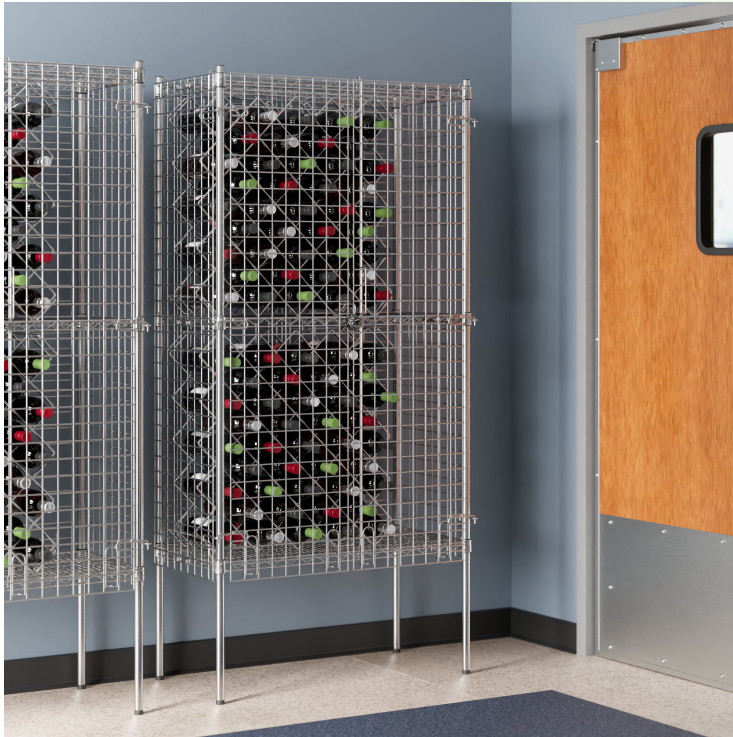

Regency 18" x 36" Chromate Finish 84-Bottle Wire Wine Rack Kit with 74" Chrome Stationary Posts, 4 Shelves, and Security Cage

#407WNRKKITST

Technical Data

Length	36 Inches
Width	18 Inches
Height	74 Inches
Assembled	Assembly Required
Capacity	2400 lb. 84 Bottles
Casters	Without Casters
Color	Silver
Finish	Chrome
Individual Shelf Capacity	84 Bottles

Features

- Chromate finish wire wine racks
- Chrome 18" x 36" wire shelves, security cage, and 74" chrome stationary posts
- Holds up to (84) 750 mL bottles
- Easy to assemble; no tools required
- Includes clear ties to secure modules to shelving
- Perfect for restaurants and other bulk wine storage applications
- Displays wine so that labels are clearly visible
- Security cage helps to prevent theft or tampering after hours

Certifications