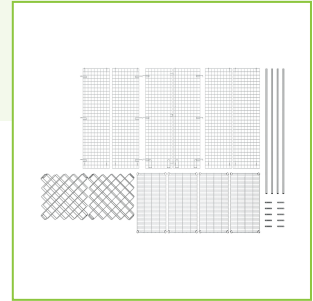

Regency 18" x 36" Chromate Finish 84-Bottle Wire Wine Rack Kit with 74" Chrome Stationary Posts, 4 Shelves, and Security Cage

#407WNRKKITST

Technical Data

Length	36 Inches
Width	18 Inches
Height	74 Inches
Assembled	Assembly Required
Capacity	2400 lb. 84 Bottles
Casters	Without Casters
Color	Silver
Finish	Chrome
Individual Shelf Capacity	84 Bottles

Features

- Chromate finish wire wine racks
- Chrome 18" x 36" wire shelves, security cage, and 74" chrome stationary posts
- Holds up to (84) 750 mL bottles
- Easy to assemble; no tools required
- Includes clear ties to secure modules to shelving
- Perfect for restaurants and other bulk wine storage applications
- Displays wine so that labels are clearly visible
- Security cage helps to prevent theft or tampering after hours

Certifications

Technical Data

Installation Type	Stationary
Material	Steel
Number of Shelves	4 Shelves
Type	Shelving Kits Wine Shelving Kits
Usage	Dry Environments Office Retail

Notes & Details

Perfect for a wide variety of wine storage applications, this 18" x 36" x 74" 3 shelf wire wine rack with 74" stationary posts and a security cage can hold up to (84) 750 mL bottles! This shelving unit includes 2 wire wine rack modules with a chromate finish and all of the components for a 18" x 36" x 74" chrome shelving unit to hold them. The modules come fully assembled and the shelving unit is very easy to put together; you don't even need tools to assemble the shelves. Plus, clear plastic ties are included to ensure that the wire wine rack modules are properly secured to the shelving. While only three shelves are required to assemble this shelving unit, the kit includes an additional shelf that may be used to provide more support or low storage space for wine bags or boxes!