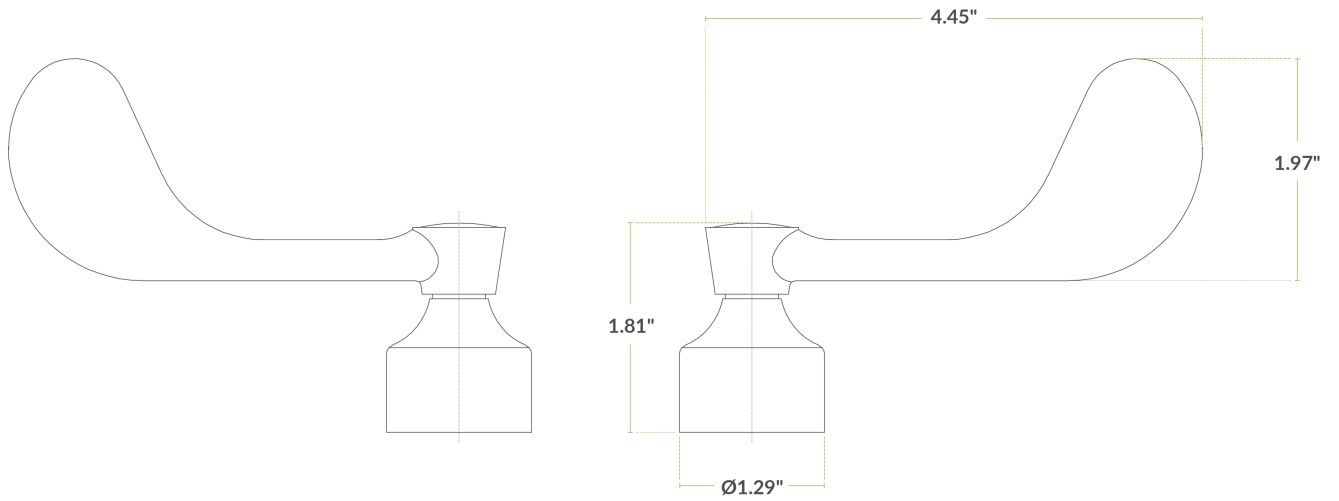

Regency 4" Wrist Handle Kit for Regency Faucets

#600WBK

Technical Data

Type

Handle Components
Handle Sets

Features

- 4" blade style wrist handle
- Includes attachment screws
- Works with select Regency faucets

Plan View

Notes & Details

This Regency wrist action handle kit comes with two 4" blade style wrist-action handles, hot and cold inserts, and the screws needed to attach them to a compatible faucet! Wrist-action handles like these allow you to turn the water on and off using your wrists, reducing the risk of transferring harmful germs and making your faucet more sanitary.