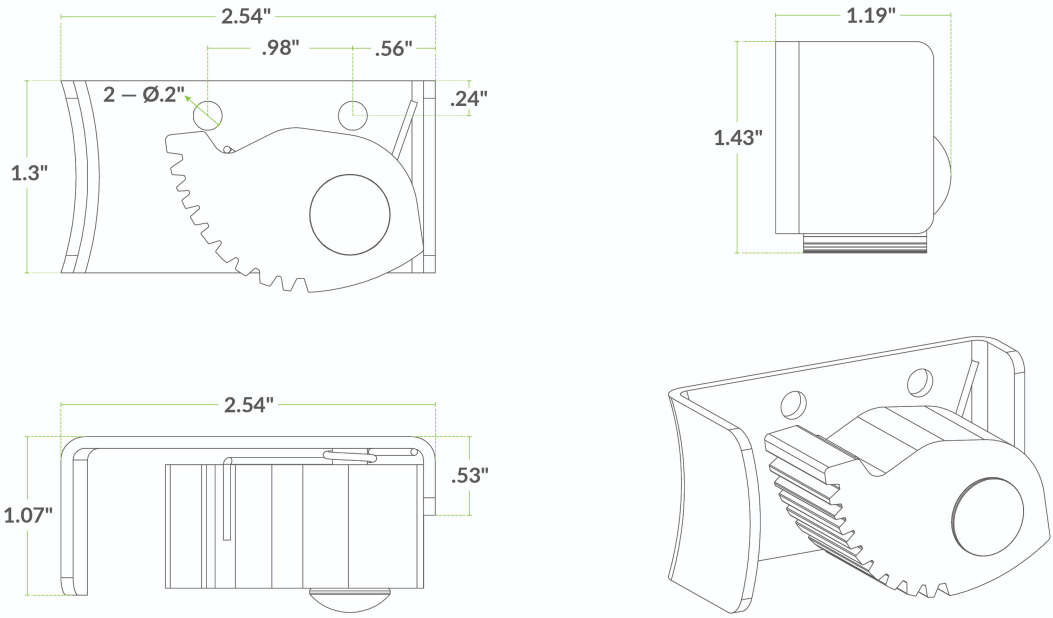

Regency Garden Hose Bracket

#600SMGHRB

Technical Data

Type

Brackets

Features

- Direct replacement for original part
- Holds hose up and out of the way when not in use
- Spring-loaded rubber grip

Plan View

Notes & Details

This Regency garden hose bracket is a great addition to mop sink cabinets and janitorial closets, providing an easy way to store hose ends up and out of the way when they're not in use. It mounts to the wall easily, and includes a spring-loaded rubber grip that holds the hose firmly in place.