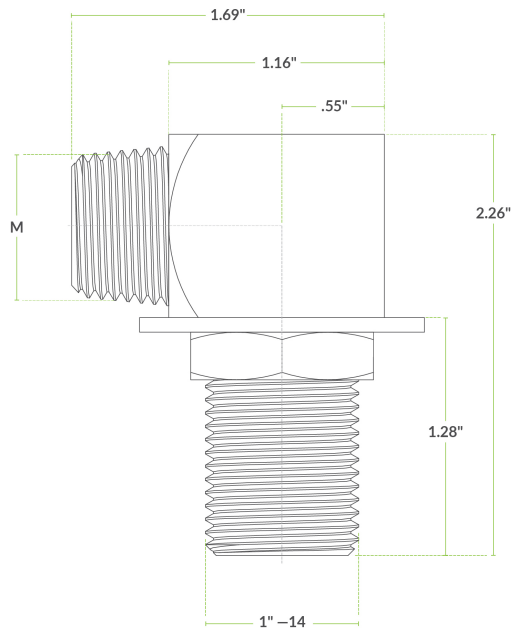

Regency Elbow Installation Kit - 1/2" NPT Inlet

#600MMELBW

Technical Data

Type

Installation Kits

Features

- Direct replacement for original part
- 1/2" NPT female / male elbow
- Connects faucet to supply lines
- Allows easy installation
- Includes (2) 1/2" NPT nipples, 2 short elbows, 2 lock nuts, and 2 washers

Plan View

Notes & Details

This Regency connection supply line is a perfect replacement for a worn out or broken one, or it can be used on a new faucet installation with ease! Flexible connectors like this one are great for a wide range of applications and simplify the process of connecting a faucet to your facility's water lines. This comes with (2) 1/2" NPT close supply nipples, 2 short elbows, 2 lock nuts, and 2 washers.