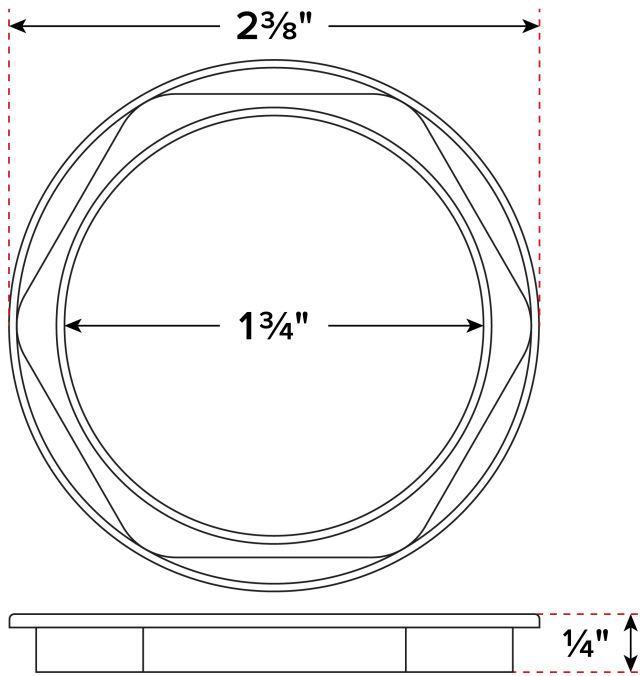

Regency Lock Nut for 1 1/2" Drains

#600LN15

Technical Data

Type

Nuts

Features

- Attaches drain pipe to drain
- Fits select Regency drains
- Serves as a direct replacement

Plan View

Notes & Details

Ensure your drain and piping are securely attached with the Regency lock nut! This lock nut is compatible with 1 1/2" drains to help your piping stay securely together. Make sure your Regency sink has a properly-functioning drain by having a few of these lock nuts on hand.