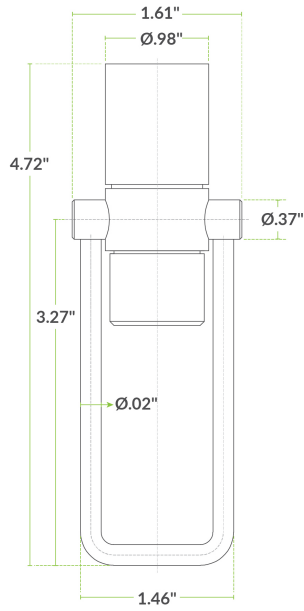

Plan View

Notes & Details

This Regency hands free faucet wand allows you to easily and conveniently activate your faucet's water flow without having to grasp standard handles, making it perfect for hand sinks where preventing cross-contamination and maintaining sanitary conditions is of utmost importance! You could also use this hands free faucet wand at sinks where you frequently fill containers with water for cleaning. It connects directly onto the end of your faucet's nozzle and has 13/16"-24 female and 15/16"-27 male adapters.