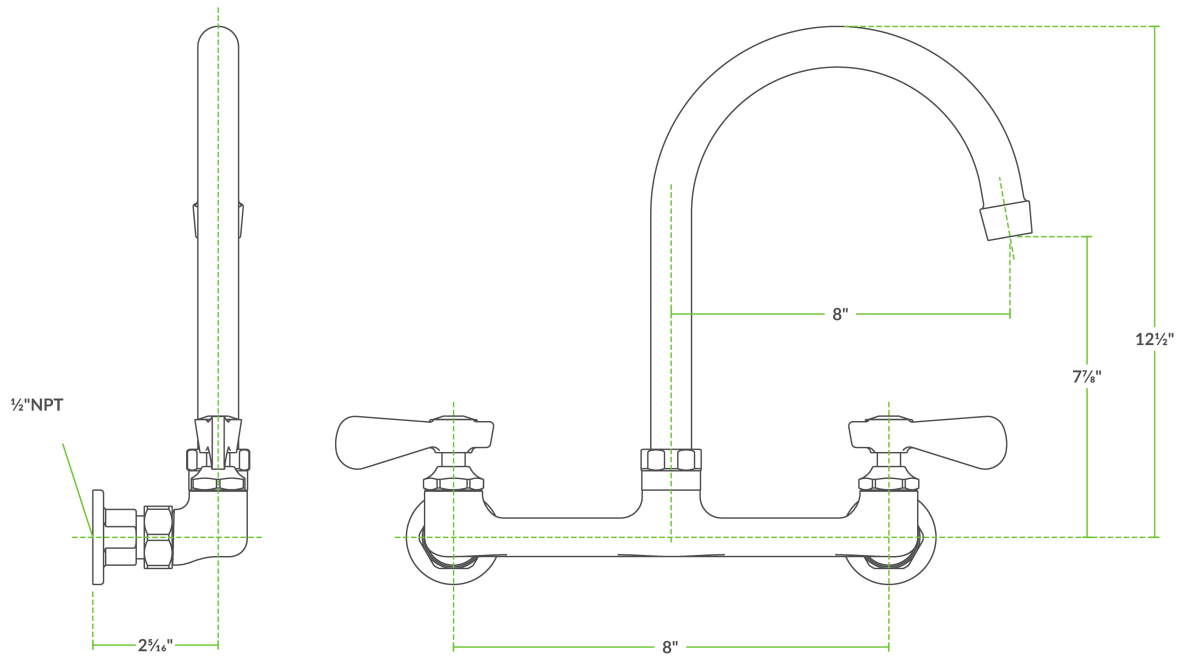

Technical Data

Material	Brass
Mounting Style	Wall Mounted
Mounting Type	Adjustable
Spout Clearance	7 7/8 Inches
Spout Type	Gooseneck
Temperature Rating	140 Degrees Fahrenheit
Type	Faucets
Water Inlet Size	1/2 Inches

Plan View

Notes & Details

This Regency wall mount faucet with 8" swivel gooseneck spout is an excellent choice when you need a reliable, affordable water fixture for your facility! Designed to be easy to install and easy to maintain, it's easy to see why Regency faucets are a great solution for any business. Thanks to an 8" long and 12 1/2" tall gooseneck spout, this faucet delivers water exactly where you need it, and the moveable swivel, high-clearance gooseneck design lets you move it to fill multi-compartment sinks or maneuver around larger cooking vessels.

Water exits the faucet with a 2 GPM flow rate, which creates a soft flow pattern with minimal splashing. The faucet installs on your wall or sink backsplash on a pair of 8" centers and connects to the facility water lines with a set of 1/2" NPT inlets. The faucet body is made from chrome-plated brass that complements nearly any design aesthetic, and the water flow is controlled by a pair of simple lever handles. An installation kit is required for setup (sold separately).

WARNING: This product can expose you to chemicals including lead, which are known to the State of California to cause cancer, birth defects, or other reproductive harm. For more information, go to www.p65warnings.ca.gov.