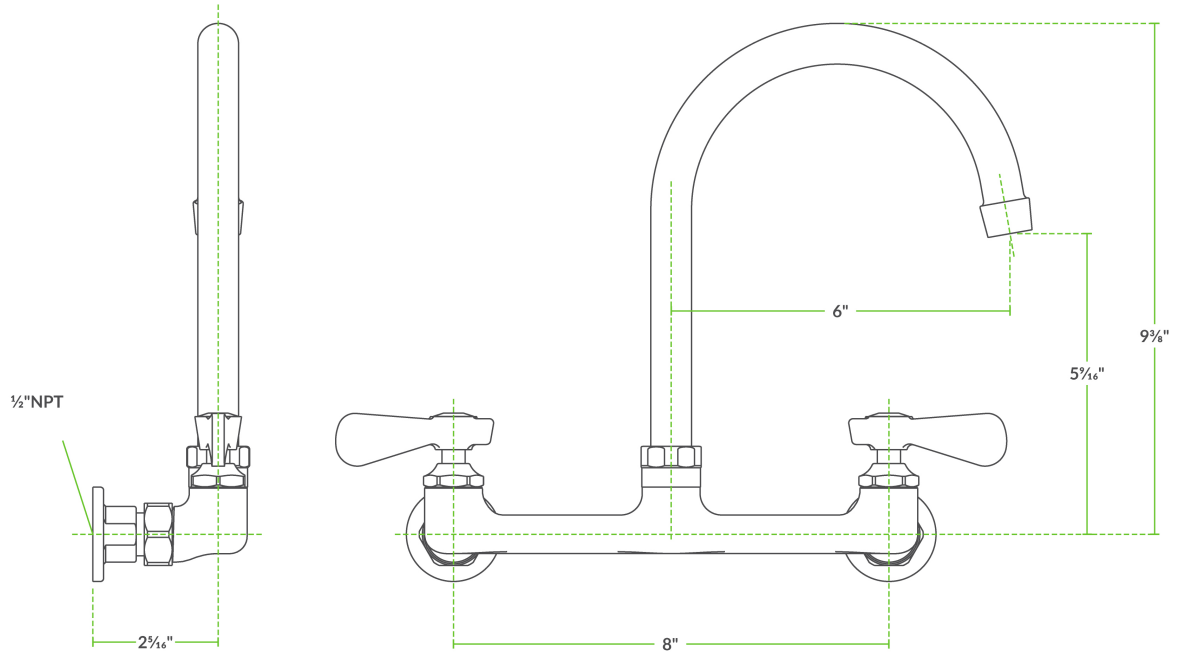

Features

- 6" long x 9 3/8" tall swivel gooseneck spout, 2 GPM flow rate
- 8" centers, 1/2" NPT inlets
- Wall mounted base, attractive chrome-plated brass construction
- 140 degree maximum water temperature
- Lever handle design

Certifications

NSF/ANSI 61 & 372

CSA, US and Canada

NSF Listed

1/2" Water Connection

1/2"

Technical Data

Material	Brass
Mounting Style	Wall Mounted
Spout Clearance	5 9/16 Inches
Spout Type	Gooseneck
Temperature Rating	140 Degrees Fahrenheit
Type	Faucets
Water Inlet Size	1/2 Inches

Plan View

Notes & Details

This Regency wall mount faucet with 6" swivel gooseneck spout is an excellent choice when you need a reliable, affordable water fixture for your facility! Designed to be easy to install and easy to maintain, it's easy to see why Regency faucets are a great solution for any business. Thanks to a 6" long and 9 3/8" tall gooseneck spout, this faucet delivers water exactly where you need it, and the moveable swivel, high-clearance gooseneck design lets you move it to fill multi-compartment sinks or maneuver around larger cooking vessels.

Water exits the faucet with a 2 GPM flow rate, which creates a soft flow pattern with minimal splashing. The faucet installs on your wall or sink backsplash on a pair of 8" centers and connects to the facility water lines with a set of 1/2" NPT inlets. The faucet body is made from chrome-plated brass that complements nearly any design aesthetic, and the water flow is controlled by a pair of simple lever handles. An installation kit is required for setup (sold separately).