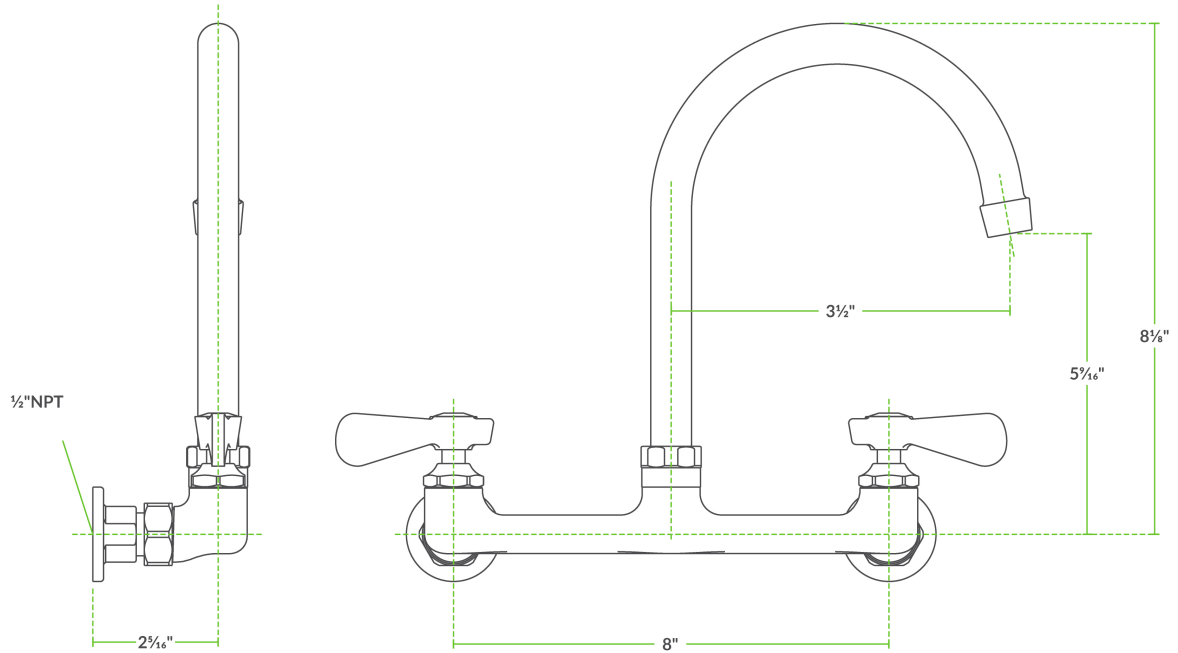

Features

- 3 1/2" long x 8" tall swivel gooseneck spout, 2 GPM flow rate
- 8" centers, 1/2" NPT inlets
- Wall mounted base, attractive chrome-plated brass construction
- 140 degree maximum water temperature
- Lever handle design

Certifications

 1/2" Water Connection
1/2"

Technical Data

Material	Brass
Mounting Style	Wall Mounted
Spout Clearance	5 9/16 Inches
Spout Type	Gooseneck
Temperature Rating	140 Degrees Fahrenheit
Type	Faucets
Water Inlet Size	1/2 Inches

Plan View

Notes & Details

This Regency wall mount faucet with 3 1/2" swivel gooseneck spout is an excellent choice when you need a reliable, affordable water fixture for your facility! Designed to be easy to install and easy to maintain, it's easy to see why Regency faucets are a great solution for any business. Thanks to a 3 1/2" long and 8" tall gooseneck spout, this faucet delivers water exactly where you need it, and the moveable swivel, high-clearance gooseneck design lets you move it to fill multi-compartment sinks or maneuver around larger cooking vessels.

Water exits the faucet with a 2 GPM flow rate, which creates a soft flow pattern with minimal splashing. The faucet installs on your wall or sink backsplash on a pair of 8" centers and connects to the facility water lines with a set of 1/2" NPT inlets. The faucet body is made from chrome-plated brass that complements nearly any design aesthetic, and the water flow is controlled by a pair of simple lever handles. An installation kit is required for setup (sold separately).