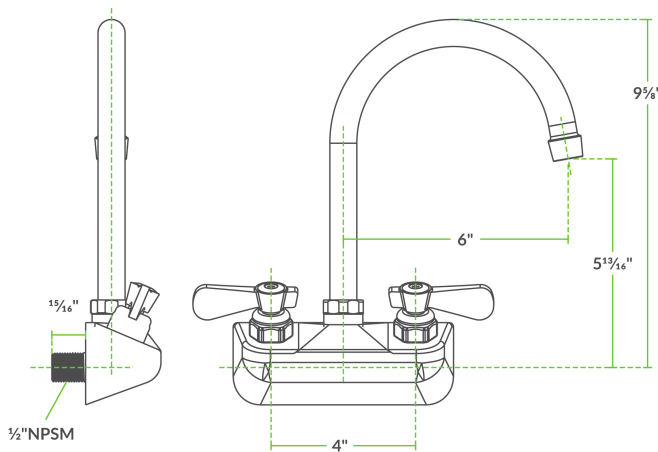

Technical Data

Material	Brass
Mounting Style	Wall Mounted
Mounting Type	Workboard
Spout Clearance	5 13/16 Inches
Spout Type	Gooseneck
Temperature Rating	140 Degrees Fahrenheit
Type	Faucets
Water Inlet Size	1/2 Inches

Plan View

Notes & Details

This Regency wall mount hand sink faucet with 6" swivel gooseneck spout is an excellent choice when you need a reliable, affordable water fixture for your facility! Designed to be easy to install and easy to maintain, it's easy to see why Regency faucets are a great solution for any business. Thanks to a 6" long and 9 1/2" tall swivel gooseneck spout, this faucet delivers water exactly where you need it, and the hinged design gives maximum flexibility when washing your hands while also letting you fold it out of the way when it's not being used.

Water exits the faucet with a 2 GPM flow rate, which creates a soft flow pattern with minimal splashing. The faucet installs on your wall or sink backsplash on a pair of 4" centers and connects to the facility water lines with a set of 1/2" NPS inlets. The faucet body is made from chrome-plated brass that complements nearly any design aesthetic, and the water flow is controlled by a pair of simple lever handles. An installation kit is required for setup (sold separately).

⚠ WARNING: This product can expose you to chemicals including lead, which are known to the State of California to cause cancer, birth defects, or other reproductive harm. For more information, go to www.p65warnings.ca.gov.