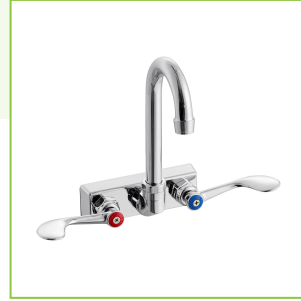

Regency Wall Mount Hand Sink Faucet with 3 1/2" Swivel Gooseneck Spout, 4" Centers, and Wrist Blade Handles

#600FW44GWH

Technical Data

Spout Length	3 1/2 Inches
Faucet Width	12 Inches
Faucet Height	8 Inches
Cartridge Type	Ceramic
Faucet Centers	4 Inches
Features	California AB100 Compliant NSF/ANSI 372 NSF/ANSI 61
Finish	Chrome
Flow Rate	2 GPM

Features

- 3 1/2" long x 8" tall swivel gooseneck spout, 2 GPM flow rate
- 4" centers, 1/2" NPS inlets
- Wall mounted base, attractive chrome-plated brass construction
- 140 degree maximum water temperature
- Lever handle design

Plan View

Notes & Details

This Regency wall mount hand sink faucet with 3 1/2" swivel gooseneck spout is an excellent choice when you need a reliable, affordable water fixture for your facility! Designed to be easy to install and easy to maintain, it's easy to see why Regency faucets are a great solution for any business. Thanks to a 3 1/2" long and 8" tall swivel gooseneck spout, this faucet delivers water exactly where you need it, and the hinged design gives maximum flexibility when washing your hands, while also letting you fold it out of the way when it's not being used.

Water exits the faucet with a 2 GPM flow rate, which creates a soft flow pattern with minimal splashing. The faucet installs on your wall or sink backsplash on a pair of 4" centers and connects to the facility water lines with a set of 1/2" NPS inlets. Its wrist action handles ensure this faucet is easy to turn on and off without using your hands, which is great for keeping the faucet clean. The faucet body is made from chrome-plated brass that complements nearly any design aesthetic, and the water flow is controlled by a pair of wrist blade handles. An installation kit is required for setup (sold separately).