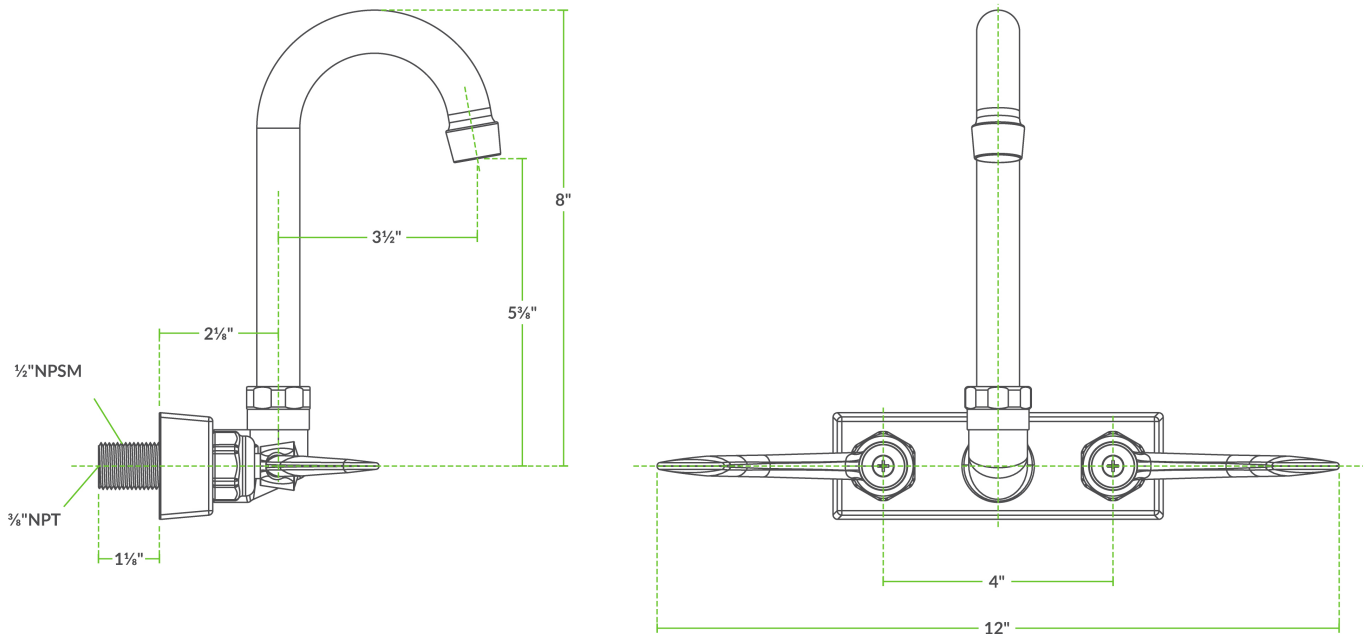

Regency Wall Mount Hand Sink Faucet with 3 1/2" Swivel Gooseneck Spout, 4" Centers, and Wrist Blade Handles

#600FW44GWH

Technical Data

Spout Length	3 1/2 Inches
Faucet Width	12 Inches
Faucet Height	8 Inches
Cartridge Type	Ceramic
Faucet Centers	4 Inches
Features	California AB100 Compliant NSF/ANSI 372 NSF/ANSI 61
Finish	Chrome
Flow Rate	2 GPM

Features

- 3 1/2" long x 8" tall swivel gooseneck spout, 2 GPM flow rate
- 4" centers, 1/2" NPS inlets
- Wall mounted base, attractive chrome-plated brass construction
- 140 degree maximum water temperature
- Lever handle design

Certifications

 1/2" Water Connection

Technical Data

Handle Type	Lever
Material	Brass
Mounting Style	Wall Mounted
Mounting Type	Workboard
Spout Clearance	5 3/8 Inches
Spout Type	Gooseneck
Temperature Rating	140 Degrees Fahrenheit
Type	Faucets
Water Inlet Size	1/2 Inches

Plan View

Notes & Details

This Regency wall mount hand sink faucet with 3 1/2" swivel gooseneck spout is an excellent choice when you need a reliable, affordable water fixture for your facility! Designed to be easy to install and easy to maintain, it's easy to see why Regency faucets are a great solution for any business. Thanks to a 3 1/2" long and 8" tall swivel gooseneck spout, this faucet delivers water exactly where you need it, and the hinged design gives maximum flexibility when washing your hands, while also letting you fold it out of the way when it's not being used.