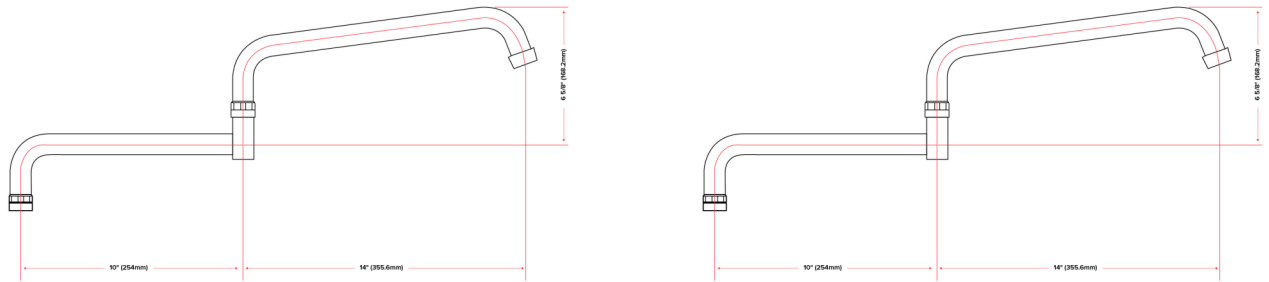

Regency 24" Double-Jointed Swing Spout with 2 GPM Aerator

#600FSNDJ24LL

Technical Data

Spout Length	24 Inches
Spout Type	Double Jointed
Type	Spouts

Features

- 24" long double-jointed swing spout
- 2 GPM aerator
- Double-jointed spout folds out of the way when not in use
- Can be used to replace a broken spout or change the spout style
- Swivel nut connection fits most brands

Plan View

Notes & Details

This Regency 24" double-jointed swing spout is perfect for use as a replacement, or you can use it to change the style of an existing faucet. It measures 24" long and has a 2 GPM aerator to provide a gentle flow pattern with minimal splashing. Since it features a double-jointed swing design, you can easily fold it out of the way when washing larger cooking vessels, or move it to fill multi-bowl sinks. It attaches to the faucet base with a 1/2" NPS connection. It is designed for use on Regency faucets.