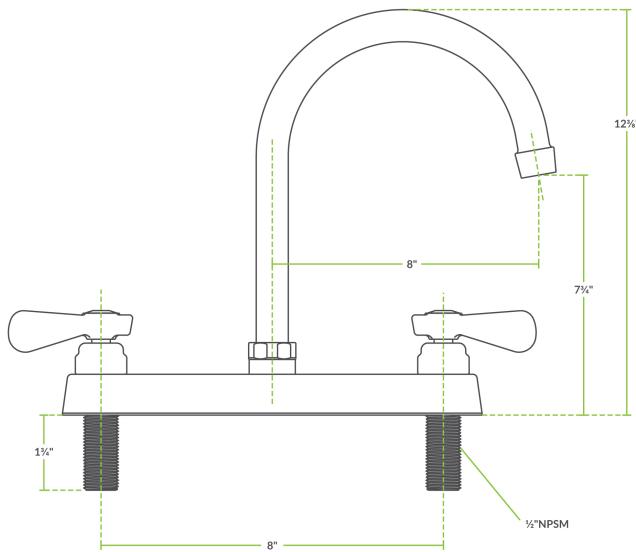

### Technical Data

Spout Length	8 Inches
Faucet Height	12 3/8 Inches
Cartridge Type	Ceramic
Faucet Centers	8 Inches
Features	NSF Certified NSF/ANSI 372 NSF/ANSI 61
Finish	Chrome
Flow Rate	2 GPM
Handle Type	Lever

### Features

- 8" long gooseneck spout, 2 GPM flow rate
- 8" adjustable centers, 1/2" NPS inlets
- Temperature rating 40 - 140 degrees Fahrenheit
- Chrome-plated brass construction
- Leak-resistant quarter-turn ceramic cartridges with check valves

## Technical Data

Material	Brass
Mounting Style	Deck Mounted
Mounting Type	Workboard
Rough In	8 Inches
Spout Clearance	7 11/16 Inches
Spout Connection Size	1"-20 UNEF
Spout Type	Gooseneck
Sprayer	Without Sprayer
Temperature Rating	140 Degrees F
Thread Type	NPS
Type	Faucets
Water Inlet Size	1/2 Inches

## Plan View