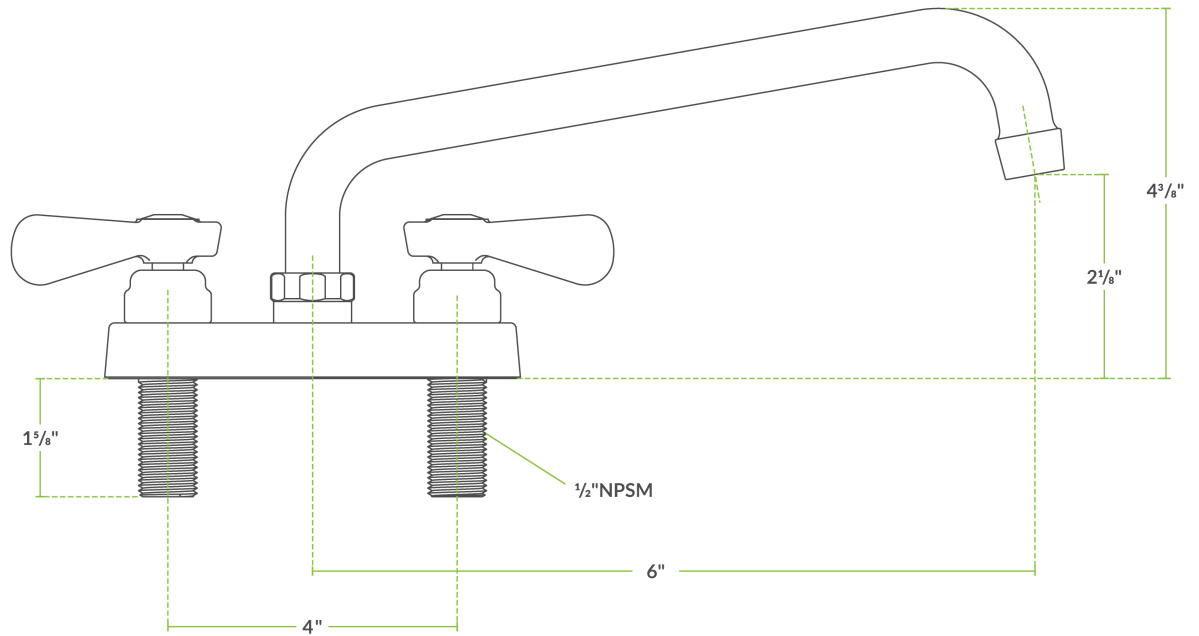

Regency Deck-Mounted Faucet with 4" Centers and 6" Swing Spout

#600FD46

Technical Data

Spout Length	6 Inches
Faucet Height	4 3/8 Inches
Cartridge Type	Ceramic
Faucet Centers	4 Inches
Features	California AB100 Compliant NSF/ANSI 372 NSF/ANSI 61
Finish	Chrome
Flow Rate	2 GPM
Handle Type	Lever

Features

- 6" swing spout with 2 GPM aerator
- 4" adjustable centers, 1/2" NPS inlets
- Temperature rating 40 - 140 degrees Fahrenheit
- Chrome-plated brass construction
- Leak-resistant quarter-turn ceramic cartridges with check valves

Certifications

Technical Data

Material	Brass
Mounting Style	Deck Mounted
Mounting Type	Workboard
Spout Clearance	2 1/8 Inches
Spout Type	Swing
Temperature Rating	140 Degrees Fahrenheit
Type	Faucets
Water Inlet Size	1/2 Inches

Plan View

Notes & Details

This Regency deck-mounted faucet is the perfect solution when you need a dependable water fixture in your facility! Regency faucets provide the industry-leading quality you expect. With a chrome-plated brass faucet body and ceramic cartridges engineered for durability, you can install this model with confidence. This faucet features a 6" long swing spout that moves easily around the sink bowl, while a 2 GPM aerator provides a consistent flow rate and minimal splashing. It boasts a set of 4" adjustable centers, while the deck-mounted design is easy to install with 1/2" male NPS inlets.