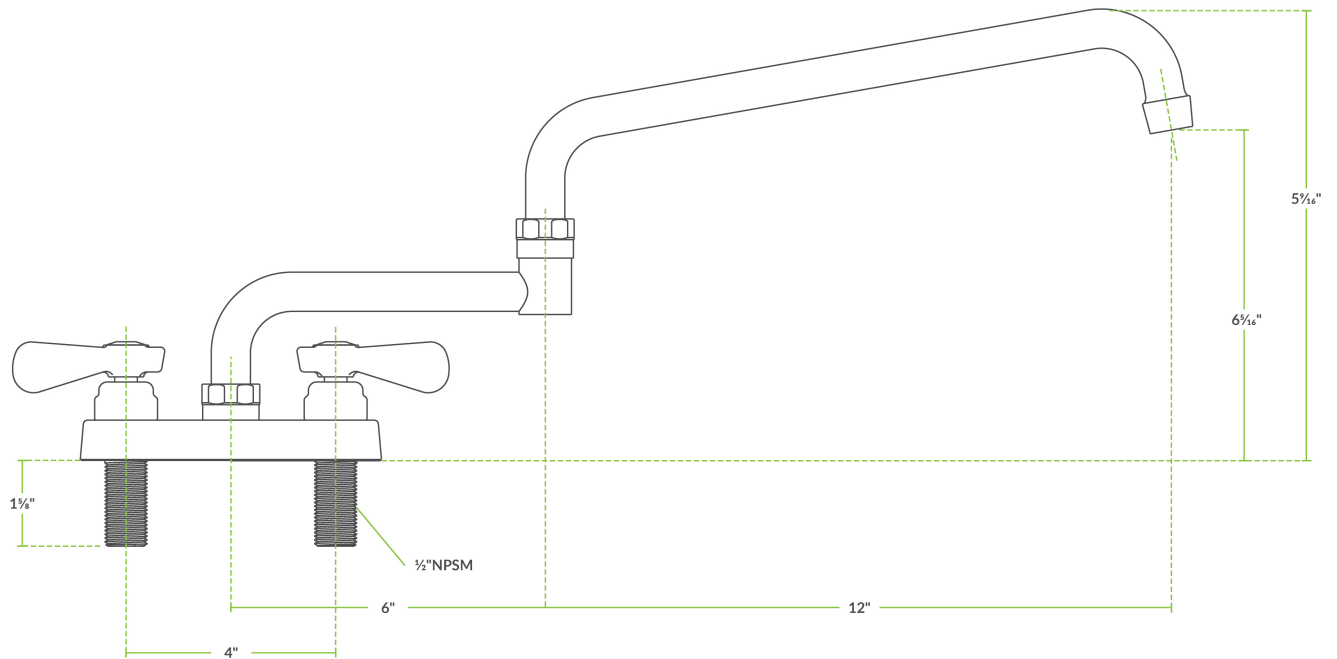

Regency Deck-Mounted Faucet with 4" Centers and 18" Double-Jointed Swing Spout

#600FD418DJ

Technical Data

Spout Length	18 Inches
Faucet Height	8 9/16 Inches
Cartridge Type	Ceramic
Faucet Centers	4 Inches
Features	California AB100 Compliant NSF/ANSI 372 NSF/ANSI 61
Finish	Chrome
Flow Rate	2 GPM
Handle Type	Lever

Features

- 18" double-jointed swing spout
- 4" adjustable centers, 1/2" NPS inlets
- Temperature rating 40 - 140 degrees Fahrenheit
- Chrome-plated brass construction
- Leak-resistant quarter-turn ceramic cartridges with check valves

Certifications

NSF/ANSI 61 & 372

NSF Listed

CSA, US and Canada

1/2" Water Connection

1/2"

Technical Data

Material	Brass
Mounting Style	Deck Mounted
Mounting Type	Workboard
Spout Clearance	6 5/16 Inches
Spout Type	Double Jointed
Temperature Rating	140 Degrees Fahrenheit
Type	Faucets
Water Inlet Size	1/2 Inches

Plan View

Notes & Details

This Regency deck-mounted faucet is the perfect solution when you need a dependable water fixture in your facility! Regency faucets provide the industry-leading quality you expect. With a chrome-plated brass faucet body and ceramic cartridges engineered for durability, you can install this model with confidence. This faucet features a double-jointed 18" long swing spout that moves easily around the sink bowl, while a 2 GPM aerator provides a consistent flow rate and minimal splashing. This double-jointed spout also offers additional versatility because you can rotate each section independently, and fold it to the side to make way for especially large or bulky items. It boasts a set of 4" adjustable centers, while the deck-mounted design is easy to install with 1/2" male NPS inlets.