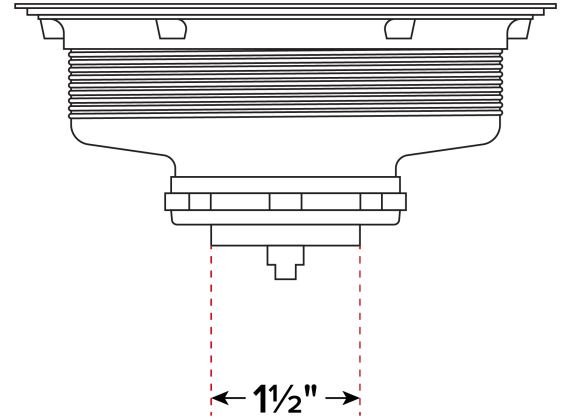

Regency 3 1/2" Basket Drain with Strainer - 1 1/2" IPS

#600DB35

Technical Data

Type

Drain Assemblies

Features

- Fits a variety of sinks from popular brands
- Comes with strainer
- 3 1/2" opening
- 1 1/2" IPS connection

Plan View

Notes & Details

This Regency 3 1/2" replacement drain / strainer serves as a perfect replacement when the original drain becomes worn out and ineffective. With a 3 1/2" opening this item installs easily into compatible sinks from many popular brands.