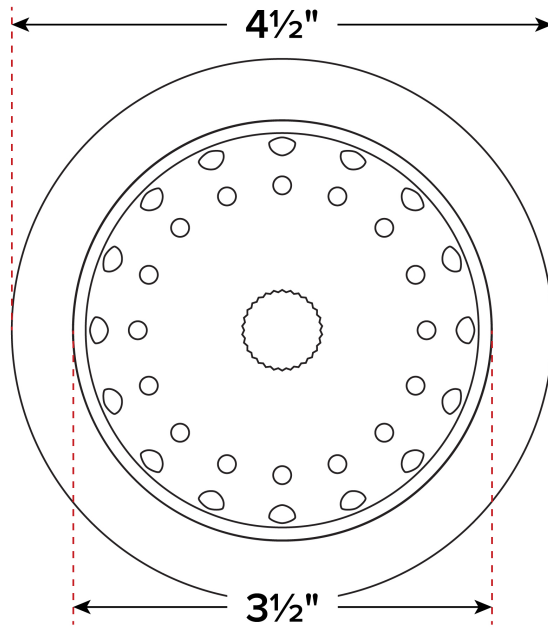

Regency 3 1/2" Basket Drain with Strainer - 1 1/2" IPS

#600DB35

Technical Data

Type

Drain Assemblies

Features

- Fits a variety of sinks from popular brands
- Comes with strainer
- 3 1/2" opening
- 1 1/2" IPS connection

Plan View

Notes & Details

This Regency 3 1/2" replacement drain / strainer serves as a perfect replacement when the original drain becomes worn out and ineffective. With a 3 1/2" opening this item installs easily into compatible sinks from many popular brands.