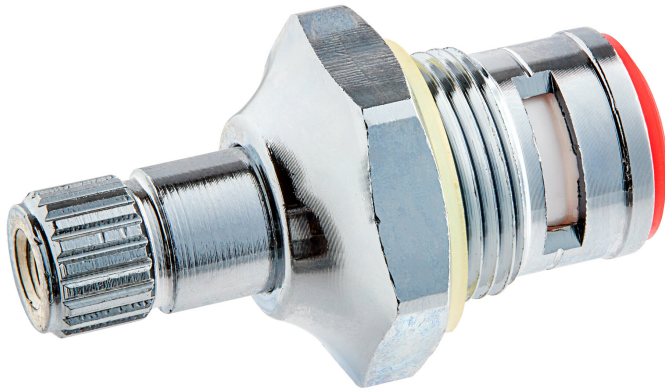

## Regency Hot Ceramic Cartridge Repair Kit for 600FW8 and 600PRW8 Series Faucets

#600CARTHOT8

### Technical Data

Cartridge Type	Ceramic
Features	NSF Listed NSF/ANSI 372 NSF/ANSI 61
Type	Cartridges Handle Components

### Features

- Direct replacement for original part
- Contains hot side ceramic cartridge
- Red "hot" index

## Notes & Details

This Regency hot ceramic faucet cartridge repair kit is a direct replacement for the one that came standard with select faucets. This kit contains a hot side ceramic cartridge.

This unit includes a ceramic cartridge, which provides a much lower fail rate than the compression cartridges widely used in the industry. In this design, 2 ceramic discs fit together to create a watertight seal when closed. This removes the need for a rubber seat washer, which is one of the most frequently replaced parts on a faucet.