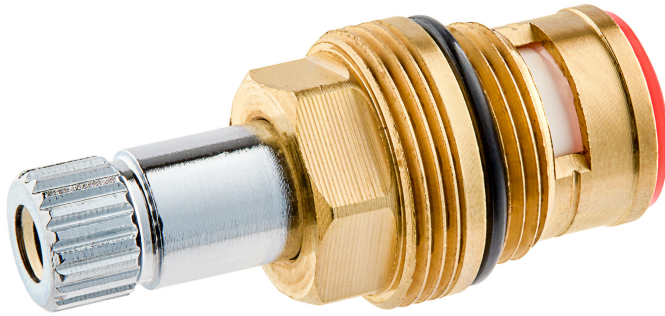

## Regency Hot Ceramic Cartridge Repair Kit for 600FD4, 600FD8, 600FW4, and 600FW44GWH Series Faucets

#600CARTHOT

### Technical Data

Cartridge Type	Ceramic
Features	NSF Listed NSF/ANSI 372 NSF/ANSI 61
Type	Cartridges Handle Components

### Features

- Direct replacement for original part
- Contains hot side ceramic cartridge
- Red "hot" index

## Notes & Details

This Regency hot ceramic faucet cartridge repair kit is a direct replacement for the one that came standard with select faucets. This kit contains a hot side ceramic cartridge.

This unit includes a ceramic cartridge, which provides a much lower fail rate than the compression cartridges widely used in the industry. In this design, 2 ceramic discs fit together to create a watertight seal when closed. This removes the need for a rubber seat washer, which is one of the most frequently replaced parts on a faucet.