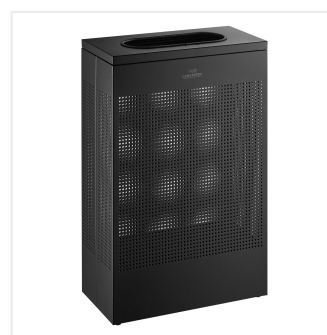

Lancaster Table & Seating 13 Gallon Black Perforated Powder-Coated Metal Rectangular Decorative Waste Receptacle

#475DW13RPBK

Item #: 475DW13RPBK Qty: _____

Project: _____

Approval: _____ Date: _____

Features

- Perforated design adds an upscale look
- Durable powder-coated metal construction
- Included bag holders make putting in new liners easy
- Covered top contains content inside while large hole makes for easy waste disposal
- 13 gallon capacity is great for offices, retail stores, and other commercial establishments

Technical Data

Width	19 1/2 Inches
Depth	10 Inches
Height	30 Inches
Capacity	13 Gallons
Color	Black
Lid Type	Top Access Hole
Material	Metal
Shape	Rectangle
Type	Trash Cans
Usage	Indoor

Notes & Details

Keep your space clean and welcoming with this Lancaster Table & Seating 13 gallon black perforated powder-coated metal rectangular decorative waste receptacle. Made of durable powder-coated metal, this unit is built to last. The rectangular design fits nicely into corners and other small spaces, while the upscale appearance of the perforated powder-coated metal blends well with any environment. With a sleek black finish, it's sure to look great in any indoor setting.

This unit's covered top helps to contain and conceal the trash inside and it includes a large opening for easy waste disposal. Keeping the inside of the receptacle clean is easy. Furthermore, each can includes a bag holder to make for easy bag changes and ensure your liner stays in place during use. Its 13 gallon capacity makes it a great option for any office, lobby, or retail store.