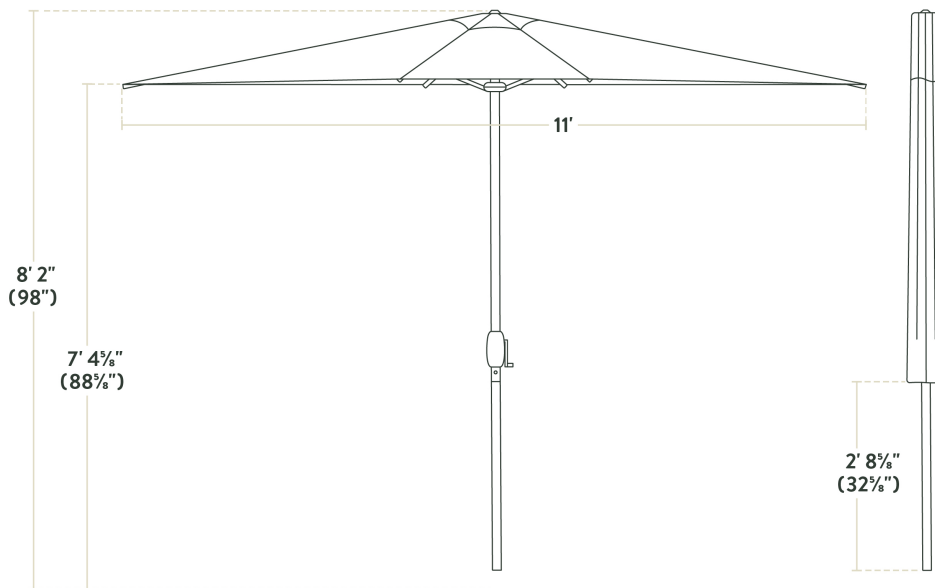

Lancaster Table & Seating 11' Round Strawberry Crank Lift Black Steel Umbrella

#427UMSRB11SB

Features

- Ideal for expanding outdoor seating at restaurants, parties, and events
- Durable, powder-coated steel frame is safe for outdoor use
- Solution-dyed polyester fabric is water-resistant
- Fade-resistant canopy boasts UV50+ sun protection
- Easy-to-use crank lift design

Item #: 427UMSRB11SB Qty: _____
 Project: _____
 Approval: _____ Date: _____

Technical Data

Height	98 Inches
Diameter	11 Feet
Umbrella Pole Diameter	1 1/2 Inches
Color	Red
Fabric Weight	230 GSM
Features	Fade Resistant Powder Coated Frame UV50+ Sun Protection Water Resistant
Frame Material	Steel

Technical Data

Lift Type	Crank
Material	Solution Dyed Polyester
Pole Color	Black
Shape	Round
Type	Umbrellas

Plan View

Steel Round Umbrella - 11'

Notes & Details

Enjoy the outdoors under the pleasant shade of this Lancaster Table & Seating 11' strawberry crank lift steel umbrella! This umbrella's 11' span is perfect for shading a table from the sun. Expand your outdoor seating with ease and ensure your guests are comfortable and protected thanks to its reliable design. Its easy-to-use crank lift mechanism makes it easy to open during the day, close after hours or during inclement weather, and store in the off-season!

This umbrella's black powder-coated steel frame is built to withstand consistent use in your establishment. Since it's easy to maneuver, you can conveniently relocate it to anywhere you need shade, making it a versatile choice for a variety of outdoor layouts. The included ties keeps the umbrella closed for easy storage. Its 1 1/2" pole diameter makes it compatible with select umbrella bases (sold separately), and you can prolong the life of your canopy with a compatible umbrella cover (sold separately). Reach for this Lancaster Table & Seating umbrella to enhance your outdoor space and keep guests happy and comfortable.