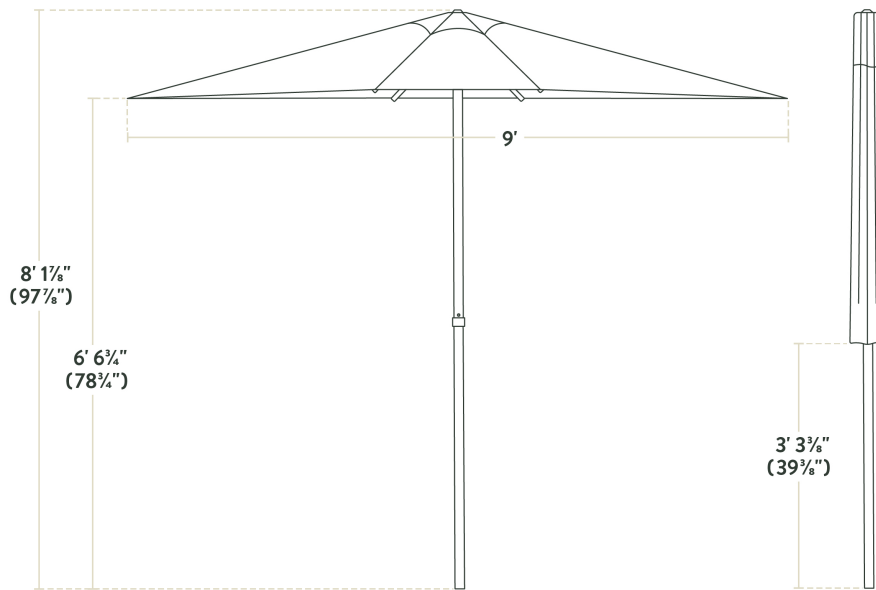

Lancaster Table & Seating 9' Round Blue Push Lift Black Steel Umbrella

#427UMSRB09BL

Item #: 427UMSRB09BL Qty: _____

Project: _____

Approval: _____ Date: _____

Technical Data

Height	97 7/8 Inches
Diameter	9 Feet
Umbrella Pole Diameter	1 1/2 Inches
Color	Blue
Fabric Weight	230 GSM
Features	Fade Resistant Powder Coated Frame UV50+ Sun Protection Water Resistant
Frame Material	Steel

Features

- Ideal for expanding outdoor seating at restaurants, parties, and events
- Durable, powder-coated steel frame is safe for outdoor use
- Solution-dyed polyester fabric is water-resistant
- Fade-resistant canopy boasts UV50+ sun protection
- Easy-to-use push lift design

Technical Data

Lift Type	Push
Material	Solution Dyed Polyester
Pole Color	Black
Shape	Round
Type	Umbrellas

Plan View

Steel Round Umbrella - 9'

Notes & Details

Enjoy the outdoors under the pleasant shade of this Lancaster Table & Seating 9' blue push lift steel umbrella! This umbrella's 9' span is perfect for shading a table from the sun. Expand your outdoor seating with ease and ensure your guests are comfortable and protected thanks to its reliable design. Its easy-to-use push lift mechanism makes it easy to open during the day, close after hours or during inclement weather, and store in the off-season!

This umbrella's black powder-coated steel frame is built to withstand consistent use in your establishment. Since it's easy to maneuver, you can conveniently relocate it to anywhere you need shade, making it a versatile choice for a variety of outdoor layouts. The included ties keep the umbrella closed for easy storage. Its 1 1/2" pole diameter makes it compatible with select umbrella bases (sold separately), and you can prolong the life of your canopy with a compatible umbrella cover (sold separately). Reach for this Lancaster Table & Seating umbrella to enhance your outdoor space and keep guests happy and comfortable.