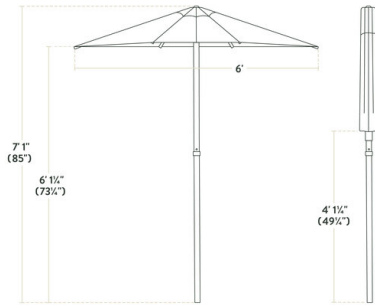

Lancaster Table & Seating 6' Round Poppy Red Push Lift Black Steel Umbrella

#427UMSRB06SB

Item #: 427UMSRB06SB Qty: _____

Project: _____

Approval: _____ Date: _____

Features

- Ideal for expanding outdoor seating at restaurants, parties, and events
- Durable, powder-coated steel frame is safe for outdoor use
- Solution-dyed polyester fabric is water-resistant
- Fade-resistant canopy boasts UV50+ sun protection
- Easy-to-use push lift design

Technical Data

Height	85 Inches
Diameter	6 Feet
Umbrella Pole Diameter	1 1/2 Inches
Color	Red
Fabric Weight	230 GSM
Features	Fade-Resistant Powder Coated Frame UV50+ Sun Protection Water-Resistant
Frame Material	Steel

Technical Data

Lift Type	Push
Material	Solution Dyed Polyester
Pattern	Solid
Pole Color	Black
Shape	Round
Type	Umbrellas

Plan View

Steel Round Umbrella - 6'

Notes & Details

Enjoy the outdoors under the pleasant shade of this Lancaster Table & Seating 6' poppy red push lift steel umbrella! This umbrella's 6' span is perfect for shading a table from the sun. Expand your outdoor seating with ease and ensure your guests are comfortable and protected thanks to its reliable design. Its easy-to-use push lift mechanism makes it easy to open during the day, close after hours or during inclement weather, and store in the off-season!

This umbrella's black powder-coated steel frame is built to withstand consistent use in your establishment. Since it's easy to maneuver, you can conveniently relocate it to anywhere you need shade, making it a versatile choice for a variety of outdoor layouts. The included ties keeps the umbrella closed for easy storage. Its 1 1/2" pole diameter makes it compatible with select umbrella bases (sold separately), and you can prolong the life of your canopy with a compatible umbrella cover (sold separately). Reach for this Lancaster Table & Seating umbrella to enhance your outdoor space and keep guests happy and comfortable.