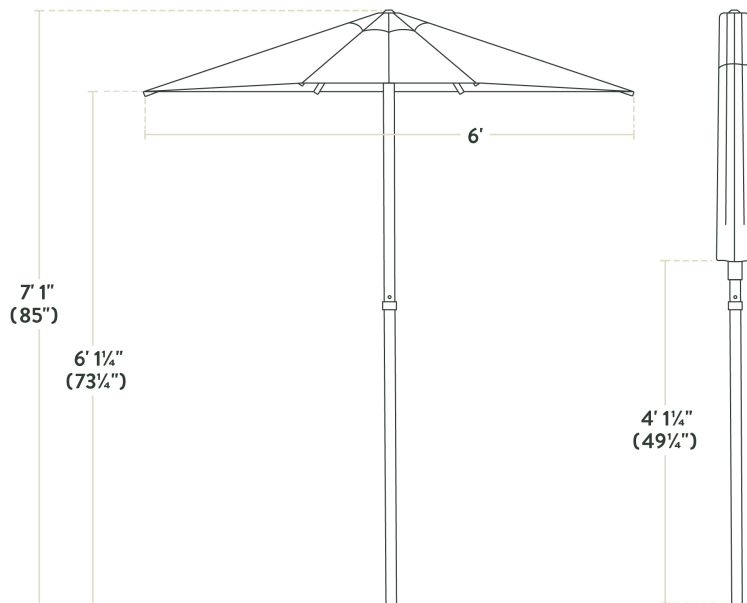

Lancaster Table & Seating 6' Round Mocha Push Lift Black Steel Umbrella

#427UMSRB06MC

Item #: 427UMSRB06MC Qty: _____

Project: _____

Approval: _____ Date: _____

Technical Data

Height	85 Inches
Diameter	6 Feet
Umbrella Pole Diameter	1 1/2 Inches
Color	Brown
Fabric Weight	230 GSM
Features	Fade Resistant Powder Coated Frame UV50+ Sun Protection Water Resistant
Frame Material	Steel

Technical Data

Lift Type	Push
Material	Solution Dyed Polyester
Pole Color	Black
Shape	Round
Type	Umbrellas

Plan View

Steel Round Umbrella - 6'

Notes & Details

Enjoy the outdoors under the pleasant shade of this Lancaster Table & Seating 6' mocha push lift steel umbrella! This umbrella's 6' span is perfect for shading a table from the sun. Expand your outdoor seating with ease and ensure your guests are comfortable and protected thanks to its reliable design. Its easy-to-use push lift mechanism makes it easy to open during the day, close after hours or during inclement weather, and store in the off-season!

This umbrella's black powder-coated steel frame is built to withstand consistent use in your establishment. Since it's easy to maneuver, you can conveniently relocate it to anywhere you need shade, making it a versatile choice for a variety of outdoor layouts. The included ties keep the umbrella closed for easy storage. Its 1 1/2" pole diameter makes it compatible with select umbrella bases (sold separately), and you can prolong the life of your canopy with a compatible umbrella cover (sold separately). Reach for this Lancaster Table & Seating umbrella to enhance your outdoor space and keep guests happy and comfortable.