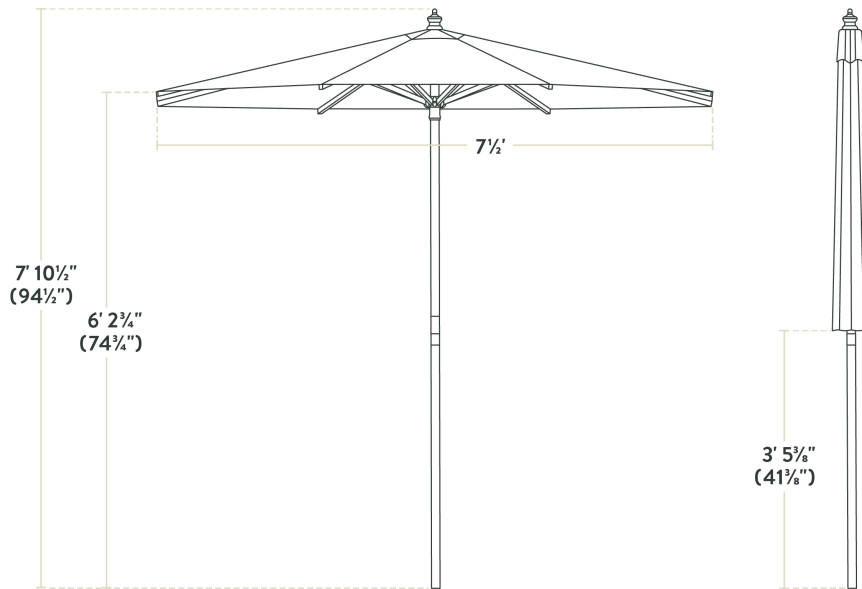

Lancaster Table & Seating 7 1/2' Round White Pulley Lift Bamboo Umbrella

#427UMBRW75WH

Item #: 427UMBRW75WH Qty: _____

Project: _____

Approval: _____ Date: _____

Features

- Ideal for expanding outdoor seating at restaurants, parties, and events
- Durable bamboo frame is safe for outdoor use
- Solution-dyed polyester fabric is water-resistant
- Fade-resistant canopy boasts UV50+ sun protection
- Easy-to-use pulley lift design

Technical Data

Height	94 1/2 Inches
Diameter	7 1/2 Feet
Umbrella Pole Diameter	1 1/2 Inches
Color	White
Fabric Weight	230 GSM
Features	Fade Resistant UV50+ Sun Protection Water Resistant
Frame Material	Bamboo
Lift Type	Pulley

Technical Data

Material	Solution Dyed Polyester
Pole Color	Brown
Shape	Round
Type	Umbrellas

Plan View

Bamboo Round Umbrella - 7 1/2'

Notes & Details

Enjoy the outdoors under the pleasant shade of this Lancaster Table & Seating 7 1/2' white pulley lift bamboo umbrella! This umbrella's 7 1/2' span is perfect for shading a table from the sun. Expand your outdoor seating with ease and ensure your guests are comfortable and protected thanks to its reliable design. Its easy-to-use pulley lift mechanism makes it easy to open during the day, close after hours or during inclement weather, and store in the off-season!

This umbrella's natural bamboo frame is built to withstand consistent use in your establishment. Since it's easy to maneuver, you can conveniently relocate it to anywhere you need shade, making it a versatile choice for a variety of outdoor layouts. Its 1 1/2" pole diameter makes it compatible with select umbrella bases (sold separately), and you can prolong the life of your canopy with a compatible umbrella cover (sold separately). Reach for this Lancaster Table & Seating umbrella to enhance your outdoor space and keep guests happy and comfortable.