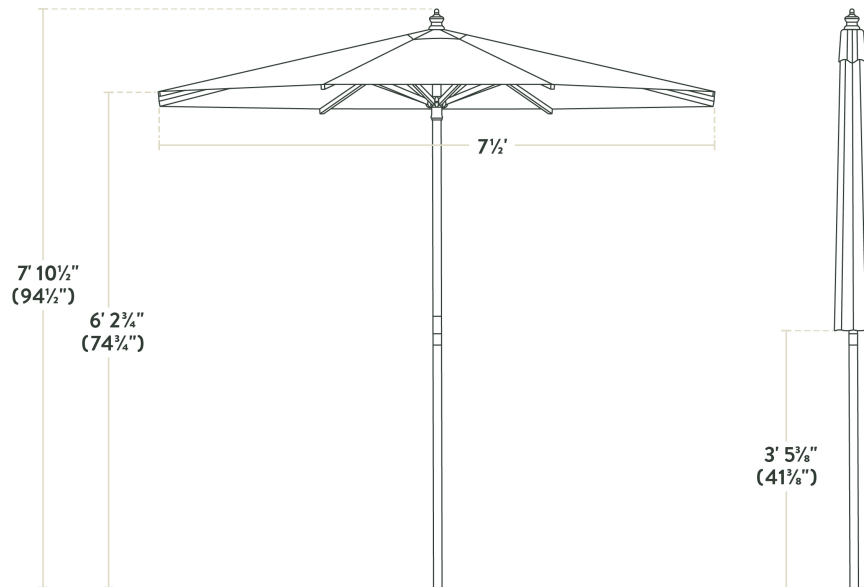

Lancaster Table & Seating 7 1/2' Round Mocha Pulley Lift Bamboo Umbrella

#427UMBRW75MC

Item #: 427UMBRW75MC Qty: _____
 Project: _____
 Approval: _____ Date: _____

Features

- Ideal for expanding outdoor seating at restaurants, parties, and events
- Durable bamboo frame is safe for outdoor use
- Solution-dyed polyester fabric is water-resistant
- Fade-resistant canopy boasts UV50+ sun protection
- Easy-to-use pulley lift design

Technical Data

Height	94 1/2 Inches
Diameter	7 1/2 Feet
Umbrella Pole Diameter	1 1/2 Inches
Color	Brown
Fabric Weight	230 GSM
Features	Fade Resistant UV50+ Sun Protection Water Resistant
Frame Material	Bamboo
Lift Type	Pulley

Technical Data

Material	Solution Dyed Polyester
Pole Color	Brown
Shape	Round
Type	Umbrellas

Plan View

Bamboo Round Umbrella - 7 1/2'

Notes & Details

Enjoy the outdoors under the pleasant shade of this Lancaster Table & Seating 7 1/2' mocha pulley lift bamboo umbrella! This umbrella's 7 1/2' span is perfect for shading a table from the sun. Expand your outdoor seating with ease and ensure your guests are comfortable and protected thanks to its reliable design. Its easy-to-use pulley lift mechanism makes it easy to open during the day, close after hours or during inclement weather, and store in the off-season!

This umbrella's natural bamboo frame is built to withstand consistent use in your establishment. Since it's easy to maneuver, you can conveniently relocate it to anywhere you need shade, making it a versatile choice for a variety of outdoor layouts. Its 1 1/2" pole diameter makes it compatible with select umbrella bases (sold separately), and you can prolong the life of your canopy with a compatible umbrella cover (sold separately). Reach for this Lancaster Table & Seating umbrella to enhance your outdoor space and keep guests happy and comfortable.