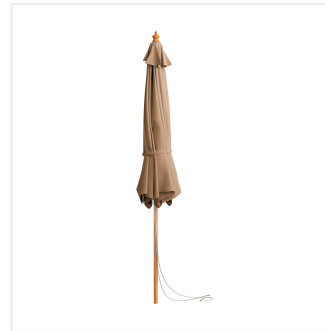

Lancaster Table & Seating 7 1/2' Round Mocha Pulley Lift Bamboo Umbrella

#427UMBRW75MC

Item #: 427UMBRW75MC Qty: _____
 Project: _____
 Approval: _____ Date: _____

Features

- Ideal for expanding outdoor seating at restaurants, parties, and events
- Durable bamboo frame is safe for outdoor use
- Solution-dyed polyester fabric is water-resistant
- Fade-resistant canopy boasts UV50+ sun protection
- Easy-to-use pulley lift design

Technical Data

Height	94 1/2 Inches
Diameter	7 1/2 Feet
Umbrella Pole Diameter	1 1/2 Inches
Color	Brown
Fabric Weight	230 GSM
Features	Fade Resistant UV50+ Sun Protection Water Resistant
Frame Material	Bamboo
Lift Type	Pulley

Technical Data

Material	Solution Dyed Polyester
Pole Color	Brown
Shape	Round
Type	Umbrellas

Plan View

Bamboo Round Umbrella - 7 1/2'

Notes & Details

Enjoy the outdoors under the pleasant shade of this Lancaster Table & Seating 7 1/2' mocha pulley lift bamboo umbrella! This umbrella's 7 1/2' span is perfect for shading a table from the sun. Expand your outdoor seating with ease and ensure your guests are comfortable and protected thanks to its reliable design. Its easy-to-use pulley lift mechanism makes it easy to open during the day, close after hours or during inclement weather, and store in the off-season!

A single vent in this breathable canopy allows air flow to increase stability. The fabric is fade-resistant and has UV50+ sun protection to last for 1-2 years. It's made of water-resistant 230 GSM, solution-dyed polyester fabric. This umbrella also repels dirt and is easy to clean. Plus, its mocha color is sure to add a classic look to any space, making it perfect for parties, picnics, or other catering events. The included hook and loop strap keeps the umbrella closed for easy storage.