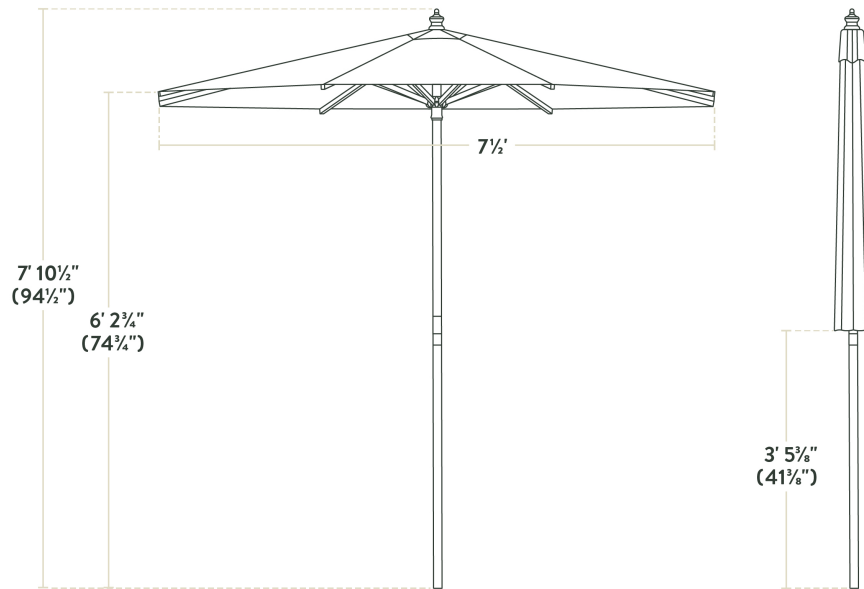

Lancaster Table & Seating 7 1/2' Round Indigo Blue Pulley Lift Bamboo Umbrella

#427UMBRW75IB

Item #: 427UMBRW75IB Qty: _____

Project: _____

Approval: _____ Date: _____

Features

- Ideal for expanding outdoor seating at restaurants, parties, and events
- Durable bamboo frame is safe for outdoor use
- Solution-dyed polyester fabric is water-resistant
- Fade-resistant canopy boasts UV50+ sun protection
- Easy-to-use pulley lift design

Technical Data

Height	94 1/2 Inches
Diameter	7 1/2 Feet
Umbrella Pole Diameter	1 1/2 Inches
Color	Blue
Fabric Weight	230 GSM
Features	Fade Resistant UV50+ Sun Protection Water Resistant
Frame Material	Bamboo
Lift Type	Pulley

Technical Data

Material	Solution Dyed Polyester
Pole Color	Brown
Shape	Round
Type	Umbrellas

Plan View

Bamboo Round Umbrella - 7 1/2'

Notes & Details

Enjoy the outdoors under the pleasant shade of this Lancaster Table & Seating 7 1/2' indigo blue pulley lift bamboo umbrella! This umbrella's 7 1/2' span is perfect for shading a table from the sun. Expand your outdoor seating with ease and ensure your guests are comfortable and protected thanks to its reliable design. Its easy-to-use pulley lift mechanism makes it easy to open during the day, close after hours or during inclement weather, and store in the off-season!

This umbrella's natural bamboo frame is built to withstand consistent use in your establishment. Since it's easy to maneuver, you can conveniently relocate it to anywhere you need shade, making it a versatile choice for a variety of outdoor layouts. Its 1 1/2" pole diameter makes it compatible with select umbrella bases (sold separately), and you can prolong the life of your canopy with a compatible umbrella cover (sold separately). Reach for this Lancaster Table & Seating umbrella to enhance your outdoor space and keep guests happy and comfortable.