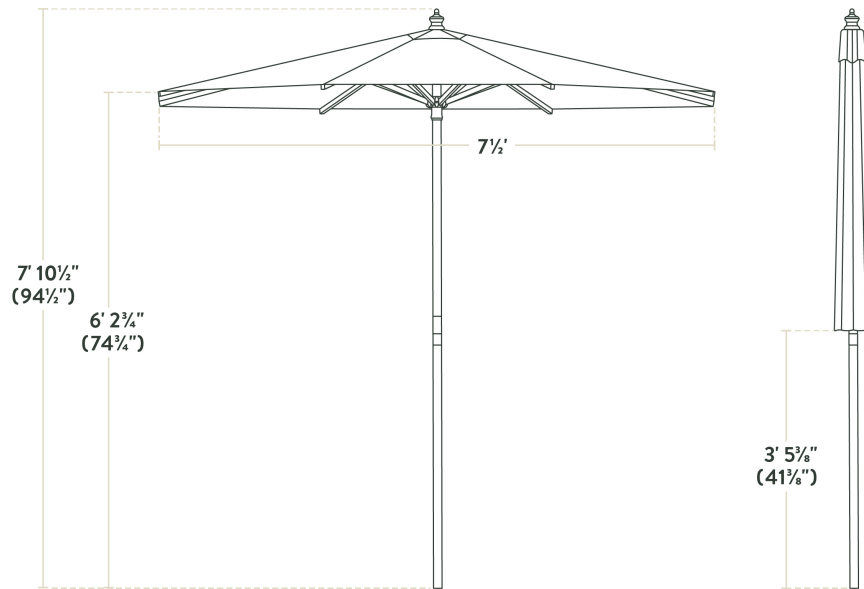

Technical Data

Material	Solution Dyed Polyester
Pole Color	Brown
Shape	Round
Type	Umbrellas

Plan View

Bamboo Round Umbrella - 7 1/2'

Notes & Details

Enjoy the outdoors under the pleasant shade of this Lancaster Table & Seating 7 1/2' canary yellow pulley lift bamboo umbrella! This umbrella's 7 1/2' span is perfect for shading a table from the sun. Expand your outdoor seating with ease and ensure your guests are comfortable and protected thanks to its reliable design. Its easy-to-use pulley lift mechanism makes it easy to open during the day, close after hours or during inclement weather, and store in the off-season!

A single vent in this breathable canopy allows air flow to increase stability. The fabric is fade-resistant and has UV50+ sun protection to last for 1-2 years. It's made of water-resistant 230 GSM, solution-dyed polyester fabric. This umbrella also repels dirt and is easy to clean. Plus, its canary yellow color is sure to add a vibrant look to any space, making it perfect for parties, picnics, or other catering events. The included hook and loop strap keeps the umbrella closed for easy storage.

This umbrella's natural bamboo frame is built to withstand consistent use in your establishment. Since it's easy to maneuver, you can conveniently relocate it to anywhere you need shade, making it a versatile choice for a variety of outdoor layouts. Its 1 1/2" pole diameter makes it compatible with select umbrella bases (sold separately), and you can prolong the life of your canopy with a compatible umbrella cover (sold separately). Reach for this Lancaster Table & Seating umbrella to enhance your outdoor space and keep guests happy and comfortable.

⚠ WARNING: This product can expose you to chemicals including lead, which are known to the State of California to cause cancer, birth defects, or other reproductive harm. For more information, go to www.p65warnings.ca.gov.