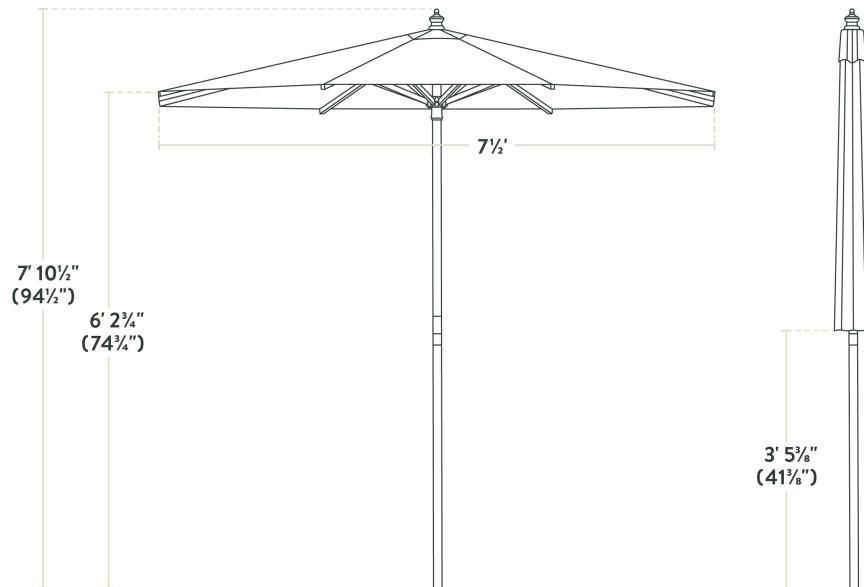

Lancaster Table & Seating 7 1/2' Round Blue Pulley Lift Bamboo Umbrella

#427UMBRW75BL

Item #: 427UMBRW75BL Qty: _____

Project: _____

Approval: _____ Date: _____

Features

- Ideal for expanding outdoor seating at restaurants, parties, and events
- Durable bamboo frame is safe for outdoor use
- Solution-dyed polyester fabric is water-resistant
- Fade-resistant canopy boasts UV50+ sun protection
- Easy-to-use pulley lift design

Technical Data

Height	94 1/2 Inches
Diameter	7 1/2 Feet
Umbrella Pole Diameter	1 1/2 Inches
Color	Blue
Fabric Weight	230 GSM
Features	Fade Resistant UV50+ Sun Protection Water Resistant
Frame Material	Bamboo
Lift Type	Pulley

Technical Data

Material	Solution Dyed Polyester
Pole Color	Brown
Shape	Round
Type	Umbrellas

Plan View

Bamboo Round Umbrella - 7'

Notes & Details

Enjoy the outdoors under the pleasant shade of this Lancaster Table & Seating 7 1/2' blue pulley lift bamboo umbrella! This umbrella's 7 1/2' span is perfect for shading a table from the sun. Expand your outdoor seating with ease and ensure your guests are comfortable and protected thanks to its reliable design. Its easy-to-use pulley lift mechanism makes it easy to open during the day, close after hours or during inclement weather, and store in the off-season!

This umbrella's natural bamboo frame is built to withstand consistent use in your establishment. Since it's easy to maneuver, you can conveniently relocate it to anywhere you need shade, making it a versatile choice for a variety of outdoor layouts. Its 1 1/2" pole diameter makes it compatible with select umbrella bases (sold separately), and you can prolong the life of your canopy with a compatible umbrella cover (sold separately). Reach for this Lancaster Table & Seating umbrella to enhance your outdoor space and keep guests happy and comfortable.