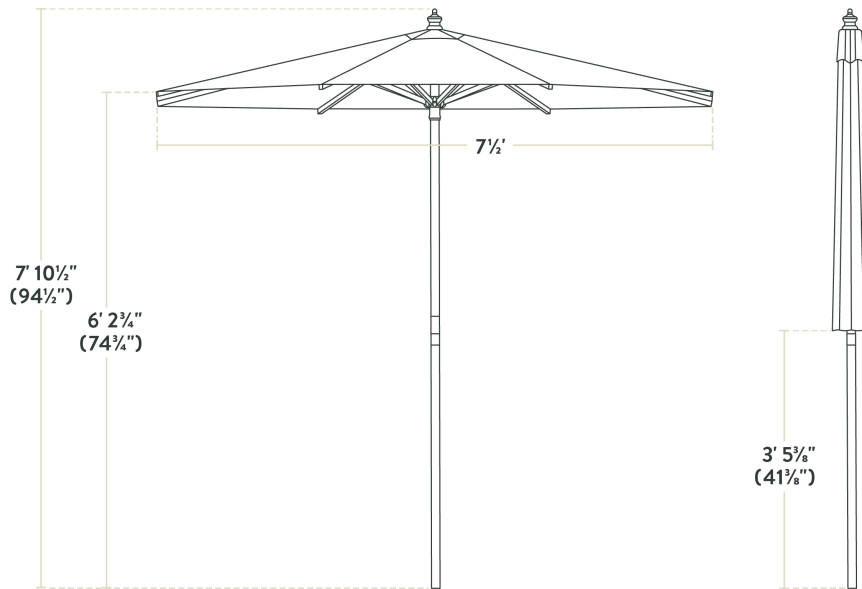

Technical Data

Material	Solution Dyed Polyester
Pole Color	Brown
Shape	Round
Type	Umbrellas

Plan View

Bamboo Round Umbrella - 7'

Notes & Details

Enjoy the outdoors under the pleasant shade of this Lancaster Table & Seating 7 1/2' black pulley lift bamboo umbrella! This umbrella's 7 1/2' span is perfect for shading a table from the sun. Expand your outdoor seating with ease and ensure your guests are comfortable and protected thanks to its reliable design. Its easy-to-use pulley lift mechanism makes it easy to open during the day, close after hours or during inclement weather, and store in the off-season!

A single vent in this breathable canopy allows air flow to increase stability. The fabric is fade-resistant and has UV50+ sun protection to last for 1-2 years. It's made of water-resistant 230 GSM, solution-dyed polyester fabric. This umbrella also repels dirt and is easy to clean. Plus, its black color is sure to add a classic look to any space, making it perfect for parties, picnics, or other catering events. The included hook and loop strap keeps the umbrella closed for easy storage.

This umbrella's natural bamboo frame is built to withstand consistent use in your establishment. Since it's easy to maneuver, you can conveniently relocate it to anywhere you need shade, making it a versatile choice for a variety of outdoor layouts. Its 1 1/2" pole diameter makes it compatible with select umbrella bases (sold separately), and you can prolong the life of your canopy with a compatible umbrella cover (sold separately). Reach for this Lancaster Table & Seating umbrella to enhance your outdoor space and keep guests happy and comfortable.

⚠ WARNING: This product can expose you to chemicals including lead, which are known to the State of California to cause cancer, birth defects, or other reproductive harm. For more information, go to www.p65warnings.ca.gov.