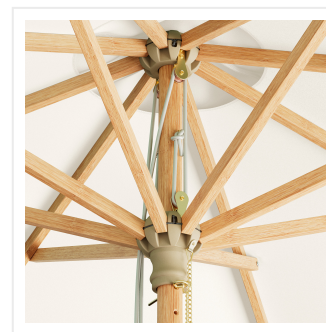

Lancaster Table & Seating 9' Round White Pulley Lift Bamboo Umbrella

#427UMBRW09WH

Item #: 427UMBRW09WH Qty: _____

Project: _____

Approval: _____ Date: _____

Features

- Ideal for expanding outdoor seating at restaurants, parties, and events
- Durable bamboo frame is safe for outdoor use
- Solution-dyed polyester fabric is water-resistant
- Fade-resistant canopy boasts UV50+ sun protection
- Easy-to-use pulley lift design

Technical Data

Height	102 3/8 Inches
Diameter	9 Feet
Umbrella Pole Diameter	1 1/2 Inches
Color	White
Fabric Weight	230 GSM
Features	Fade Resistant UV50+ Sun Protection Water Resistant
Frame Material	Bamboo
Lift Type	Pulley

Technical Data

Material	Solution Dyed Polyester
Pole Color	Brown
Shape	Round
Type	Umbrellas

Plan View

Bamboo Round Umbrella - 9'

Notes & Details

Enjoy the outdoors under the pleasant shade of this Lancaster Table & Seating 9' white pulley lift bamboo umbrella! This umbrella's 9' span is perfect for shading a table from the sun. Expand your outdoor seating with ease and ensure your guests are comfortable and protected thanks to its reliable design. Its easy-to-use pulley lift mechanism makes it easy to open during the day, close after hours or during inclement weather, and store in the off-season!

A single vent in this breathable canopy allows air flow to increase stability. The fabric is fade-resistant and has UV50+ sun protection to last for 1-2 years. It's made of water-resistant 230 GSM, solution-dyed polyester fabric. This umbrella also repels dirt and is easy to clean. Plus, its white color is sure to add a classic look to any space, making it perfect for parties, picnics, or other catering events. The included hook and loop strap keeps the umbrella closed for easy storage.