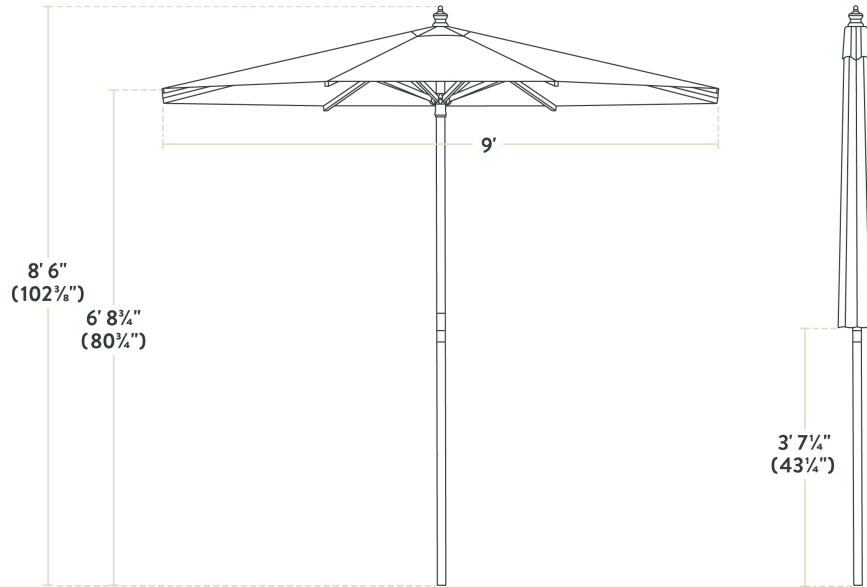

Lancaster Table & Seating 9' Round White Pulley Lift Bamboo Umbrella

#427UMBRW09WH

Item #: 427UMBRW09WH Qty: _____

Project: _____

Approval: _____ Date: _____

Features

- Ideal for expanding outdoor seating at restaurants, parties, and events
- Durable bamboo frame is safe for outdoor use
- Solution-dyed polyester fabric is water-resistant
- Fade-resistant canopy boasts UV50+ sun protection
- Easy-to-use pulley lift design

Technical Data

Height	102 3/8 Inches
Diameter	9 Feet
Umbrella Pole Diameter	1 1/2 Inches
Color	White
Fabric Weight	230 GSM
Features	Fade Resistant UV50+ Sun Protection Water Resistant
Frame Material	Bamboo
Lift Type	Pulley

Technical Data

Material	Solution Dyed Polyester
Pole Color	Brown
Shape	Round
Type	Umbrellas

Plan View

Bamboo Round Umbrella - 9'

Notes & Details

Enjoy the outdoors under the pleasant shade of this Lancaster Table & Seating 9' white pulley lift bamboo umbrella! This umbrella's 9' span is perfect for shading a table from the sun. Expand your outdoor seating with ease and ensure your guests are comfortable and protected thanks to its reliable design. Its easy-to-use pulley lift mechanism makes it easy to open during the day, close after hours or during inclement weather, and store in the off-season!

This umbrella's natural bamboo frame is built to withstand consistent use in your establishment. Since it's easy to maneuver, you can conveniently relocate it to anywhere you need shade, making it a versatile choice for a variety of outdoor layouts. Its 1 1/2" pole diameter makes it compatible with select umbrella bases (sold separately), and you can prolong the life of your canopy with a compatible umbrella cover (sold separately). Reach for this Lancaster Table & Seating umbrella to enhance your outdoor space and keep guests happy and comfortable.