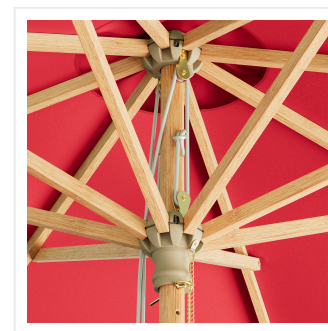

Lancaster Table & Seating 9' Round Strawberry Pulley Lift Bamboo Umbrella

#427UMBRW09SB

Item #: 427UMBRW09SB Qty: _____

Project: _____

Approval: _____ Date: _____

Features

- Ideal for expanding outdoor seating at restaurants, parties, and events
- Durable bamboo frame is safe for outdoor use
- Solution-dyed polyester fabric is water-resistant
- Fade-resistant canopy boasts UV50+ sun protection
- Easy-to-use pulley lift design

Technical Data

Height	102 3/8 Inches
Diameter	9 Feet
Umbrella Pole Diameter	1 1/2 Inches
Color	Red
Fabric Weight	230 GSM
Features	Fade Resistant UV50+ Sun Protection Water Resistant
Frame Material	Bamboo
Lift Type	Pulley

Technical Data

Material	Solution Dyed Polyester
Pole Color	Brown
Shape	Round
Type	Umbrellas

Plan View

Bamboo Round Umbrella - 9'

Notes & Details

Enjoy the outdoors under the pleasant shade of this Lancaster Table & Seating 9' strawberry pulley lift bamboo umbrella! This umbrella's 9' span is perfect for shading a table from the sun. Expand your outdoor seating with ease and ensure your guests are comfortable and protected thanks to its reliable design. Its easy-to-use pulley lift mechanism makes it easy to open during the day, close after hours or during inclement weather, and store in the off-season!

A single vent in this breathable canopy allows air flow to increase stability. The fabric is fade-resistant and has UV50+ sun protection to last for 1-2 years. It's made of water-resistant 230 GSM, solution-dyed polyester fabric. This umbrella also repels dirt and is easy to clean. Plus, its strawberry color is sure to add a vibrant look to any space, making it perfect for parties, picnics, or other catering events. The included hook and loop strap keeps the umbrella closed for easy storage.