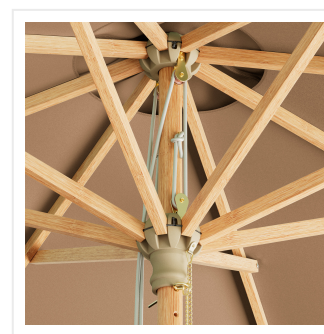

Lancaster Table & Seating 9' Round Mocha Pulley Lift Bamboo Umbrella

#427UMBRW09MC

Item #: 427UMBRW09MC Qty: _____

Project: _____

Approval: _____ Date: _____

Features

- Ideal for expanding outdoor seating at restaurants, parties, and events
- Durable bamboo frame is safe for outdoor use
- Solution-dyed polyester fabric is water-resistant
- Fade-resistant canopy boasts UV50+ sun protection
- Easy-to-use pulley lift design

Technical Data

Height	102 3/8 Inches
Diameter	9 Feet
Umbrella Pole Diameter	1 1/2 Inches
Color	Brown
Fabric Weight	230 GSM
Features	Fade Resistant UV50+ Sun Protection Water Resistant
Frame Material	Bamboo
Lift Type	Pulley

Technical Data

Material	Solution Dyed Polyester
Pole Color	Brown
Shape	Round
Type	Umbrellas

Plan View

Bamboo Round Umbrella - 9'

Notes & Details

Enjoy the outdoors under the pleasant shade of this Lancaster Table & Seating 9' mocha pulley lift bamboo umbrella! This umbrella's 9' span is perfect for shading a table from the sun. Expand your outdoor seating with ease and ensure your guests are comfortable and protected thanks to its reliable design. Its easy-to-use pulley lift mechanism makes it easy to open during the day, close after hours or during inclement weather, and store in the off-season!

A single vent in this breathable canopy allows air flow to increase stability. The fabric is fade-resistant and has UV50+ sun protection to last for 1-2 years. It's made of water-resistant 230 GSM, solution-dyed polyester fabric. This umbrella also repels dirt and is easy to clean. Plus, its mocha color is sure to add a classic look to any space, making it perfect for parties, picnics, or other catering events. The included hook and loop strap keeps the umbrella closed for easy storage.