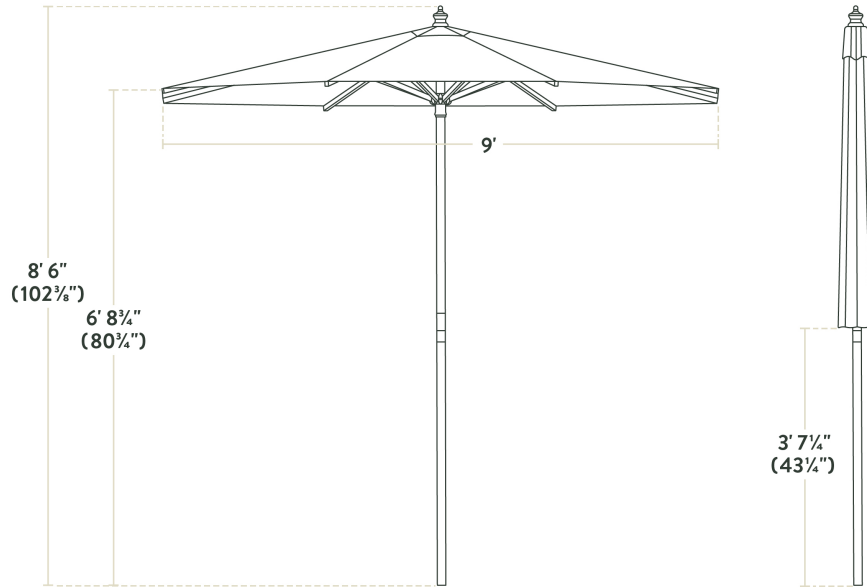

Lancaster Table & Seating 9' Round Canary Yellow Pulley Lift Bamboo Umbrella

#427UMBRW09CY

Features

- Ideal for expanding outdoor seating at restaurants, parties, and events
- Durable bamboo frame is safe for outdoor use
- Solution-dyed polyester fabric is water-resistant
- Fade-resistant canopy boasts UV50+ sun protection
- Easy-to-use pulley lift design

Item #: 427UMBRW09CY Qty: _____
 Project: _____
 Approval: _____ Date: _____

Technical Data

Height	102 3/8 Inches
Diameter	9 Feet
Umbrella Pole Diameter	1 1/2 Inches
Color	Yellow
Fabric Weight	230 GSM
Features	Fade Resistant UV50+ Sun Protection Water Resistant
Frame Material	Bamboo
Lift Type	Pulley

Technical Data

Material	Solution Dyed Polyester
Pole Color	Brown
Shape	Round
Type	Umbrellas

Plan View

Bamboo Round Umbrella - 9'

Notes & Details

Enjoy the outdoors under the pleasant shade of this Lancaster Table & Seating 9' canary yellow pulley lift bamboo umbrella! This umbrella's 9' span is perfect for shading a table from the sun. Expand your outdoor seating with ease and ensure your guests are comfortable and protected thanks to its reliable design. Its easy-to-use pulley lift mechanism makes it easy to open during the day, close after hours or during inclement weather, and store in the off-season!

This umbrella's natural bamboo frame is built to withstand consistent use in your establishment. Since it's easy to maneuver, you can conveniently relocate it to anywhere you need shade, making it a versatile choice for a variety of outdoor layouts. Its 1 1/2" pole diameter makes it compatible with select umbrella bases (sold separately), and you can prolong the life of your canopy with a compatible umbrella cover (sold separately). Reach for this Lancaster Table & Seating umbrella to enhance your outdoor space and keep guests happy and comfortable.